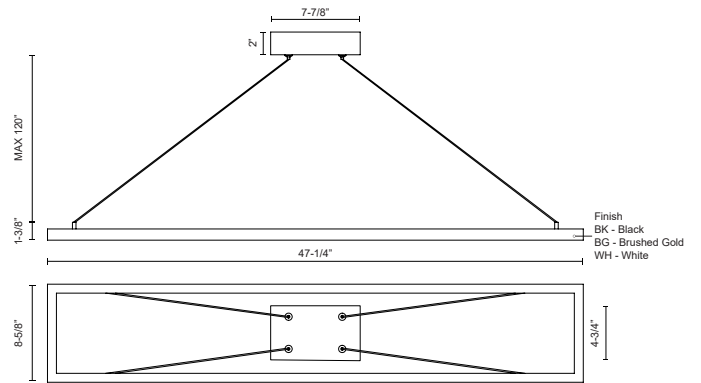

PIAZZA
PD88548
 PENDANTS

PROJECT

PD88548-BG
Brushed Gold

PD88548-WH
White

PD88548-BK
Black

SPECIFICATION DETAILS

Fixture Dimensions	L47-1/4" x W8-5/8" x H1-3/8"
Light Source	LED with DC Driver
Wattage	63W
Total Lumens	4700lm
Delivered Lumens	BG-2100lm; BK-1705lm; WH-2633lm;
Voltage	120V
Color Temperature	3000K
CRI (Ra)	90CRI
Optional Color Temps	2700K - 5000K Available, Minimum Order Quantities Apply
LED Rated Life	50,000 hours
Dimming	100% - 10%, TRIAC or ELV Dimmer (Not Included)
Diffuser Details	Frosted Silicone Diffuser
Adjustable	Yes
Wire Length	120" Max
Wire Type	BG - Black Wire; BK - Black Wire; WH - Clear Wire;
Minimum Hang Height	22"
Sloped Ceiling Adaptable	Yes
Location	Dry
Illumination Direction	Downlight
Canopy Dimensions	L7-7/8" x W4-3/4" x H2"
Paint Finish	BG01(Canopy); BG02(Fixture Body); BK02; WH02;

* For custom options, consult factory for details.

* For warranty information, please visit www.kuzcolighting.com/warranty

DESCRIPTION

Extruded aluminum with rectangular profile. Flush silicone diffuser. Matte powder-coated finish. Down light