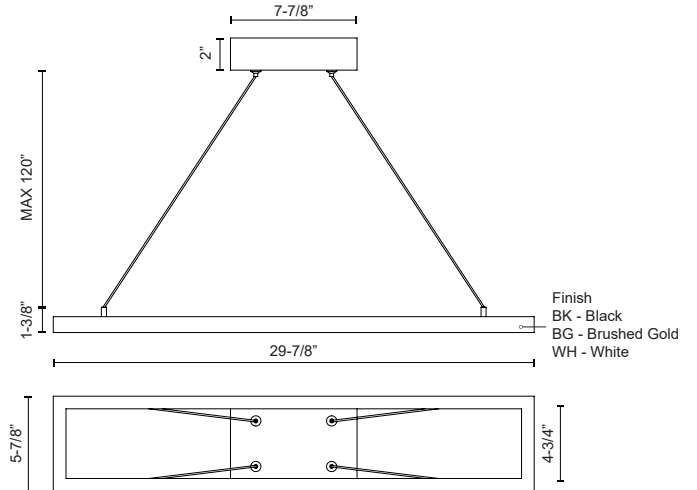

PIAZZA
PD88530
PENDANTS

PROJECT

SPECIFICATION DETAILS

Fixture Dimensions	L29-7/8" x W5-7/8" x H1-3/8"
Light Source	LED with DC Driver
Wattage	36W
Total Lumens	2810lm
Delivered Lumens	BG-1245lm; BK-950lm; WH-1493lm;
Voltage	120V
Color Temperature	3000K
CRI (Ra)	90CRI
Optional Color Temps	2700K - 5000K Available, Minimum Order Quantities Apply
LED Rated Life	50,000 hours
Dimming	100% - 10%, TRIAC or ELV Dimmer (Not Included)
Diffuser Details	Frosted Silicone Diffuser
Adjustable	Yes
Wire Length	120" Max
Wire Type	BG - Black Wire; BK - Black Wire; WH - Clear Wire;
Minimum Hang Height	14"
Sloped Ceiling Adaptable	Yes
Location	Dry
Illumination Direction	Downlight
Canopy Dimensions	L7-7/8" x W4-3/4" x H2"
Paint Finish	BG01(Canopy); BG02(Fixture Body); BK02; WH02;

* For custom options, consult factory for details.

* For warranty information, please visit www.kuzcolighting.com/warranty

DESCRIPTION

Extruded aluminum with rectangular profile. Flush silicone diffuser. Matte powder-coated finish. Down light

KUZCO

CANADA: 19054 28TH AVENUE - SURREY, BC V3Z 6M3
USA: 3035 E. LONE MOUNTAIN ROAD - LAS VEGAS, NV 89081

WWW.KUZCOLIGHTING.COM

© 2021 KUZCO LIGHTING. ALL RIGHTS RESERVED.

COMMENT