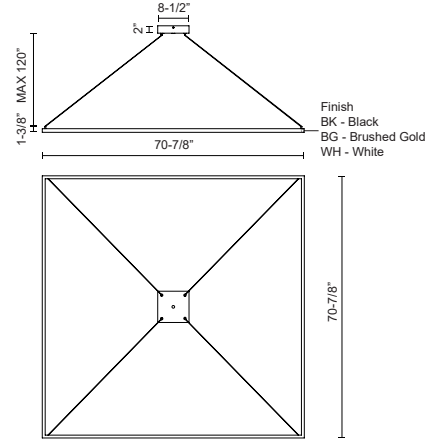

PD88172-BG  
Brushed Gold

PD88172-WH  
White

PD88172-BK  
Black

**SPECIFICATION DETAILS**

<b>Fixture Dimensions</b>	L70-7/8" x W70-7/8" x H1-3/8"
<b>Light Source</b>	LED with DC Driver
<b>Wattage</b>	161W
<b>Total Lumens</b>	11700lm
<b>Delivered Lumens</b>	BG-5348lm; BK-4406lm; WH-6697lm;
<b>Voltage</b>	120V
<b>Color Temperature</b>	3000K
<b>CRI (Ra)</b>	90CRI
<b>Optional Color Temps</b>	2700K - 5000K Available, Minimum Order Quantities Apply
<b>LED Rated Life</b>	50,000 hours
<b>Dimming</b>	100% - 10%, TRIAC or ELV Dimmer (Not Included)
<b>Diffuser Details</b>	Frosted Silicone Diffuser
<b>Adjustable</b>	Yes
<b>Wire Length</b>	120" Max
<b>Wire Type</b>	BG - Black Wire; BK - Black Wire; WH - Clear Wire;
<b>Minimum Hang Height</b>	50"
<b>Sloped Ceiling Adaptable</b>	Yes
<b>Location</b>	Dry
<b>Illumination Direction</b>	Downlight
<b>Canopy Dimensions</b>	L9-1/2" x W9-1/2" x H2"
<b>Paint Finish</b>	BG01(Canopy); BG02(Fixture Body); BK02; WH02;

\* For custom options, consult factory for details.

\* For warranty information, please visit [www.kuzcolighting.com/warranty](http://www.kuzcolighting.com/warranty)

**DESCRIPTION**

Extruded aluminum with rectangular profile. Flush silicone diffuser. Matte powder-coated finish. Down light. Duo canopy mounting style