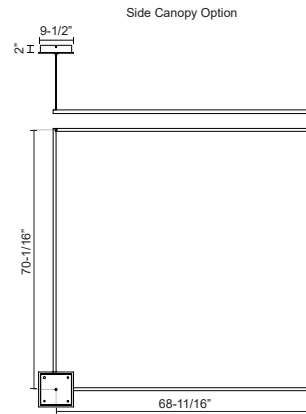

SPECIFICATION DETAILS

Fixture Dimensions	L70-7/8" x W70-7/8" x H1-3/8"
Light Source	LED with DC Driver
Wattage	161W
Total Lumens	11700lm
Delivered Lumens	BG-5348lm; BK-4406lm; WH-6697lm;
Voltage	120V
Color Temperature	3000K
CRI (Ra)	90CRI
Optional Color Temps	2700K - 5000K Available, Minimum Order Quantities Apply
LED Rated Life	50,000 hours
Dimming	100% - 10%, TRIAC or ELV Dimmer (Not Included)
Diffuser Details	Frosted Silicone Diffuser
Adjustable	Yes
Wire Length	120" Max
Wire Type	BG - Black Wire; BK - Black Wire; WH - Clear Wire;
Minimum Hang Height	50"
Sloped Ceiling Adaptable	Yes
Location	Dry
Illumination Direction	Downlight
Canopy Dimensions	L9-1/2" x W9-1/2" x H2"
Paint Finish	BG01(Canopy); BG02(Fixture Body); BK02; WH02;

* For custom options, consult factory for details.

* For warranty information, please visit www.kuzcolighting.com/warranty

DESCRIPTION

Extruded aluminum with rectangular profile. Flush silicone diffuser. Matte powder-coated finish. Down light. Duo canopy mounting style

KUZCO

CANADA: 19054 28TH AVENUE - SURREY, BC V3Z 6M3
USA: 3035 E. LONE MOUNTAIN ROAD - LAS VEGAS, NV 89081

WWW.KUZCOLIGHTING.COM

© 2021 KUZCO LIGHTING. ALL RIGHTS RESERVED.

COMMENT