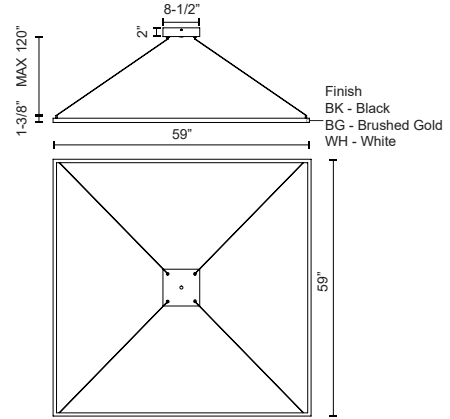

**PIAZZA  
PD88160  
PENDANTS**

PROJECT

**DESCRIPTION**

Extruded aluminum with rectangular profile. Flush silicone diffuser. Matte powder-coated finish. Down light. Duo canopy mounting style

**SPECIFICATION DETAILS**

<b>Fixture Dimensions</b>	L59" x W59" x H1-3/8"
<b>Light Source</b>	LED with DC Driver
<b>Wattage</b>	126W
<b>Total Lumens</b>	9250lm
<b>Delivered Lumens</b>	BG-4279lm; BK-3417lm; WH-5188lm;
<b>Voltage</b>	120V
<b>Color Temperature</b>	3000K
<b>CRI (Ra)</b>	90CRI
<b>Optional Color Temps</b>	2700K - 5000K Available, Minimum Order Quantities Apply
<b>LED Rated Life</b>	50,000 hours
<b>Dimming</b>	100% - 10%, TRIAC or ELV Dimmer (Not Included)
<b>Diffuser Details</b>	Frosted Silicone Diffuser
<b>Adjustable</b>	Yes
<b>Wire Length</b>	120" Max
<b>Wire Type</b>	BG - Black Wire; BK - Black Wire; WH - Clear Wire;
<b>Minimum Hang Height</b>	42"
<b>Sloped Ceiling Adaptable</b>	Yes
<b>Location</b>	Dry
<b>Illumination Direction</b>	Downlight
<b>Canopy Dimensions</b>	L9-1/2" x W9-1/2" x H2"
<b>Paint Finish</b>	BG01(Canopy); BG02(Fixture Body); BK02; WH02;