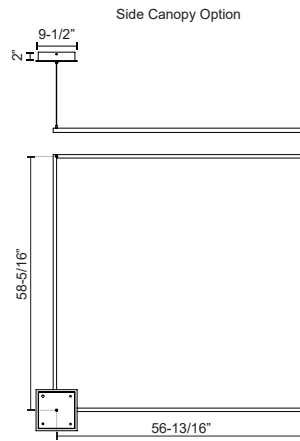

**PIAZZA  
PD88160  
PENDANTS**

PROJECT

**DESCRIPTION**

Extruded aluminum with rectangular profile. Flush silicone diffuser. Matte powder-coated finish. Down light. Duo canopy mounting style

**SPECIFICATION DETAILS**

<b>Fixture Dimensions</b>	L59" x W59" x H1-3/8"
<b>Light Source</b>	LED with DC Driver
<b>Wattage</b>	126W
<b>Total Lumens</b>	9250lm
<b>Delivered Lumens</b>	BG-4279lm; BK-3417lm; WH-5188lm;
<b>Voltage</b>	120V
<b>Color Temperature</b>	3000K
<b>CRI (Ra)</b>	90CRI
<b>Optional Color Temps</b>	2700K - 5000K Available, Minimum Order Quantities Apply
<b>LED Rated Life</b>	50,000 hours
<b>Dimming</b>	100% - 10%, TRIAC or ELV Dimmer (Not Included)
<b>Diffuser Details</b>	Frosted Silicone Diffuser
<b>Adjustable</b>	Yes
<b>Wire Length</b>	120" Max
<b>Wire Type</b>	BG - Black Wire; BK - Black Wire; WH - Clear Wire;
<b>Minimum Hang Height</b>	42"
<b>Sloped Ceiling Adaptable</b>	Yes
<b>Location</b>	Dry
<b>Illumination Direction</b>	Downlight
<b>Canopy Dimensions</b>	L9-1/2" x W9-1/2" x H2"
<b>Paint Finish</b>	BG01(Canopy); BG02(Fixture Body); BK02; WH02;