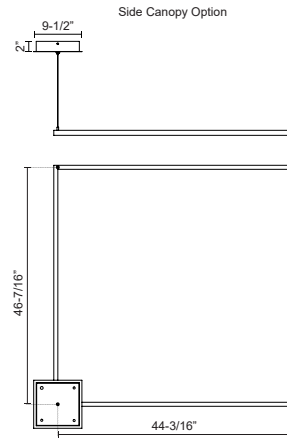

PIAZZA
PD88148
PENDANTS

PROJECT

SPECIFICATION DETAILS

Fixture Dimensions	L47-1/4" x W47-1/4" x H1-3/8"
Light Source	LED with DC Driver
Wattage	100W
Total Lumens	7440lm
Delivered Lumens	BG-3422lm; BK-2716lm; WH-4155lm;
Voltage	120V
Color Temperature	3000K
CRI (Ra)	90CRI
Optional Color Temps	2700K - 5000K Available, Minimum Order Quantities Apply
LED Rated Life	50,000 hours
Dimming	100% - 10%, TRIAC or ELV Dimmer (Not Included)
Diffuser Details	Frosted Silicone Diffuser
Adjustable	Yes
Wire Length	120" Max
Wire Type	BG - Black Wire; BK - Black Wire; WH - Clear Wire;
Minimum Hang Height	34"
Sloped Ceiling Adaptable	Yes
Location	Dry
Illumination Direction	Downlight
Canopy Dimensions	L9-1/2" x W9-1/2" x H2"
Paint Finish	BG01(Canopy); BG02(Fixture Body); BK02; WH02;

* For custom options, consult factory for details.

* For warranty information, please visit www.kuzcolighting.com/warranty

DESCRIPTION

Extruded aluminum with rectangular profile. Flush silicone diffuser. Matte powder-coated finish. Down light. Duo canopy mounting style

KUZCO

CANADA: 19054 28TH AVENUE - SURREY, BC V3Z 6M3
USA: 3035 E. LONE MOUNTAIN ROAD - LAS VEGAS, NV 89081

WWW.KUZCOLIGHTING.COM

© 2021 KUZCO LIGHTING. ALL RIGHTS RESERVED.

COMMENT