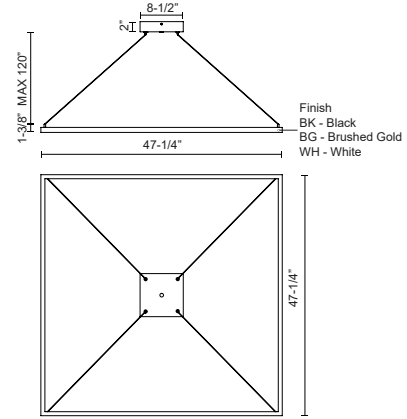

PIAZZA
PD88148
PENDANTS

PROJECT

PD88148-WH
White

PD88148-BG
Brushed Gold

PD88148-BK
Black

SPECIFICATION DETAILS

Fixture Dimensions	L47-1/4" x W47-1/4" x H1-3/8"
Light Source	LED with DC Driver
Wattage	100W
Total Lumens	7440lm
Delivered Lumens	BG-3422lm; BK-2716lm; WH-4155lm;
Voltage	120V
Color Temperature	3000K
CRI (Ra)	90CRI
Optional Color Temps	2700K - 5000K Available, Minimum Order Quantities Apply
LED Rated Life	50,000 hours
Dimming	100% - 10%, TRIAC or ELV Dimmer (Not Included)
Diffuser Details	Frosted Silicone Diffuser
Adjustable	Yes
Wire Length	120" Max
Wire Type	BG - Black Wire; BK - Black Wire; WH - Clear Wire;
Minimum Hang Height	34"
Sloped Ceiling Adaptable	Yes
Location	Dry
Illumination Direction	Downlight
Canopy Dimensions	L9-1/2" x W9-1/2" x H2"
Paint Finish	BG01(Canopy); BG02(Fixture Body); BK02; WH02;

* For custom options, consult factory for details.

* For warranty information, please visit www.kuzcolighting.com/warranty

DESCRIPTION

Extruded aluminum with rectangular profile. Flush silicone diffuser. Matte powder-coated finish. Down light. Duo canopy mounting style