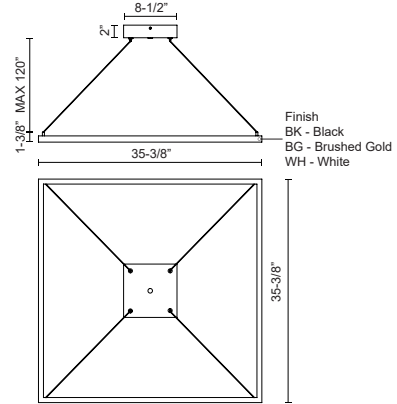

PD88136-BK
Black

PD88136-WH
White

PD88136-BG
Brushed Gold

SPECIFICATION DETAILS

Fixture Dimensions	L35-3/8" x W35-3/8" x H1-3/8"
Light Source	LED with DC Driver
Wattage	78W
Total Lumens	5630lm
Delivered Lumens	BG-2645lm; BK-2048lm; WH-3206lm;
Voltage	120V
Color Temperature	3000K
CRI (Ra)	90CRI
Optional Color Temps	2700K - 5000K Available, Minimum Order Quantities Apply
LED Rated Life	50,000 hours
Dimming	100% - 10%, TRIAC or ELV Dimmer (Not Included)
Diffuser Details	Frosted Silicone Diffuser
Adjustable	Yes
Wire Length	120" Max
Wire Type	BG - Black Wire; BK - Black Wire; WH - Clear Wire;
Minimum Hang Height	25"
Sloped Ceiling Adaptable	Yes
Location	Dry
Illumination Direction	Downlight
Canopy Dimensions	L9-1/2" x W9-1/2" x H2"
Paint Finish	BG01(Canopy); BG02(Fixture Body); BK02; WH02;

* For custom options, consult factory for details.

* For warranty information, please visit www.kuzcolighting.com/warranty

DESCRIPTION

Extruded aluminum with rectangular profile. Flush silicone diffuser. Matte powder-coated finish. Down light. Duo canopy mounting style