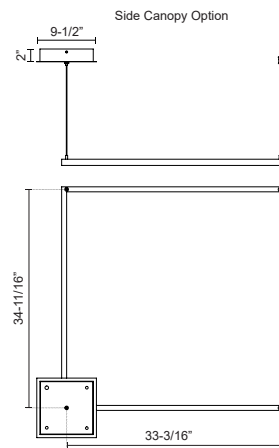

SPECIFICATION DETAILS

Fixture Dimensions	L35-3/8" x W35-3/8" x H1-3/8"
Light Source	LED with DC Driver
Wattage	78W
Total Lumens	5630lm
Delivered Lumens	BG-2645lm; BK-2048lm; WH-3206lm;
Voltage	120V
Color Temperature	3000K
CRI (Ra)	90CRI
Optional Color Temps	2700K - 5000K Available, Minimum Order Quantities Apply
LED Rated Life	50,000 hours
Dimming	100% - 10%, TRIAC or ELV Dimmer (Not Included)
Diffuser Details	Frosted Silicone Diffuser
Adjustable	Yes
Wire Length	120" Max
Wire Type	BG - Black Wire; BK - Black Wire; WH - Clear Wire;
Minimum Hang Height	25"
Sloped Ceiling Adaptable	Yes
Location	Dry
Illumination Direction	Downlight
Canopy Dimensions	L9-1/2" x W9-1/2" x H2"
Paint Finish	BG01(Canopy); BG02(Fixture Body); BK02; WH02;

* For custom options, consult factory for details.

* For warranty information, please visit www.kuzcolighting.com/warranty

DESCRIPTION

Extruded aluminum with rectangular profile. Flush silicone diffuser. Matte powder-coated finish. Down light. Duo canopy mounting style

KUZCO

CANADA: 19054 28TH AVENUE - SURREY, BC V3Z 6M3
USA: 3035 E. LONE MOUNTAIN ROAD - LAS VEGAS, NV 89081

WWW.KUZCOLIGHTING.COM

© 2021 KUZCO LIGHTING. ALL RIGHTS RESERVED.

COMMENT