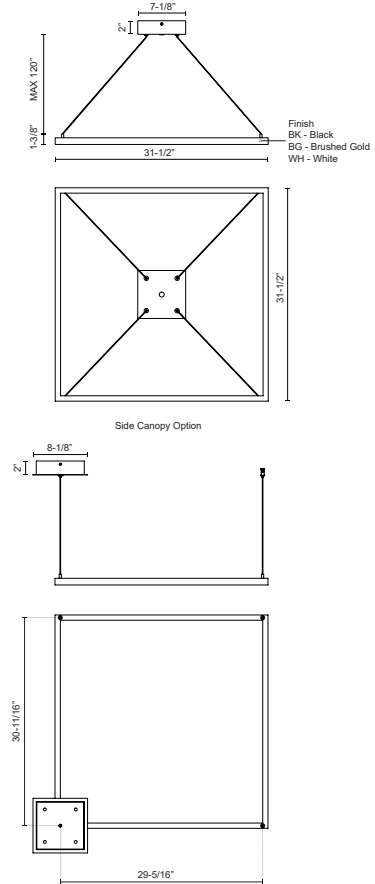

PIAZZA
PD88132
PENDANTS

PROJECT

PD88132-BG
Brushed Gold

PD88132-BK
Black

PD88132-WH
White

SPECIFICATION DETAILS

Fixture Dimensions	L31-1/2" x W31-1/2" x H1-3/8"
Light Source	LED with DC Driver
Wattage	62W
Total Lumens	4700lm
Delivered Lumens	BG-2185lm; BK-1686lm; WH-2519lm;
Voltage	120V
Color Temperature	3000K
CRI (Ra)	90CRI
Optional Color Temps	2700K - 5000K Available, Minimum Order Quantities Apply
LED Rated Life	50,000 hours
Dimming	100% - 10%, TRIAC or ELV Dimmer (Not Included)
Diffuser Details	Frosted Silicone Diffuser
Adjustable	Yes
Wire Length	120" Max
Wire Type	BG - Black Wire; BK - Black Wire; WH - Clear Wire;
Minimum Hang Height	22"
Sloped Ceiling Adaptable	Yes
Location	Dry
Illumination Direction	Downlight
Canopy Dimensions	L8-1/8" x W8-1/8" x H2"
Paint Finish	BG01(Canopy); BG02(Fixture Body); BK02; WH02;

* For custom options, consult factory for details.

* For warranty information, please visit www.kuzcolighting.com/warranty

DESCRIPTION

Extruded aluminum with rectangular profile. Flush silicone diffuser. Matte powder-coated finish. Down light. Duo canopy mounting style