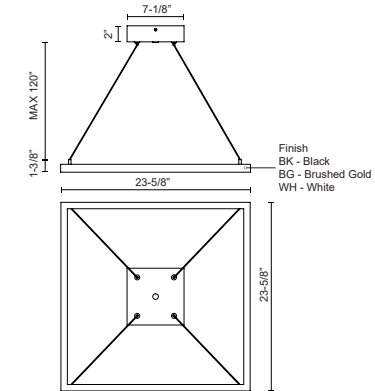

PIAZZA
PD88124
PENDANTS

PROJECT

PD88124-BG
Brushed Gold

PD88124-WH
White

PD88124-BK
Black

SPECIFICATION DETAILS

Fixture Dimensions	L23-5/8" x W23-5/8" x H1-3/8"
Light Source	LED with DC Driver
Wattage	50W
Total Lumens	3750lm
Delivered Lumens	BG-1755lm; BK-1352lm; WH-2124lm;
Voltage	120V
Color Temperature	3000K
CRI (Ra)	90CRI
Optional Color Temps	2700K - 5000K Available, Minimum Order Quantities Apply
LED Rated Life	50,000 hours
Dimming	100% - 10%, TRIAC or ELV Dimmer (Not Included)
Diffuser Details	Frosted Silicone Diffuser
Adjustable	Yes
Wire Length	120" Max
Wire Type	BG - Black Wire; BK - Black Wire; WH - Clear Wire;
Minimum Hang Height	16"
Sloped Ceiling Adaptable	Yes
Location	Dry
Illumination Direction	Downlight
Canopy Dimensions	L8-1/8" x W8-1/8" x H2"
Paint Finish	BG01(Canopy); BG02(Fixture Body); BK02; WH02;

* For custom options, consult factory for details.

* For warranty information, please visit www.kuzcolighting.com/warranty

DESCRIPTION

Extruded aluminum with rectangular profile. Flush silicone diffuser. Matte powder-coated finish. Down light. Duo canopy mounting style