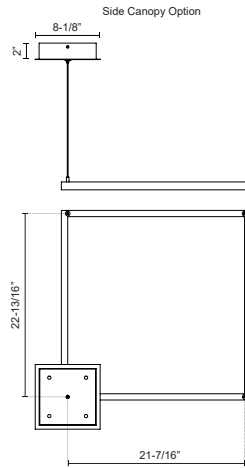

PIAZZA
PD88124
PENDANTS

PROJECT

PD88124-BG
Brushed Gold

PD88124-WH
White

PD88124-BK
Black

SPECIFICATION DETAILS

Fixture Dimensions	L23-5/8" x W23-5/8" x H1-3/8"
Light Source	LED with DC Driver
Wattage	50W
Total Lumens	3750lm
Delivered Lumens	BG-1755lm; BK-1352lm; WH-2124lm;
Voltage	120V
Color Temperature	3000K
CRI (Ra)	90CRI
Optional Color Temps	2700K - 5000K Available, Minimum Order Quantities Apply
LED Rated Life	50,000 hours
Dimming	100% - 10%, TRIAC or ELV Dimmer (Not Included)
Diffuser Details	Frosted Silicone Diffuser
Adjustable	Yes
Wire Length	120" Max
Wire Type	BG - Black Wire; BK - Black Wire; WH - Clear Wire;
Minimum Hang Height	16"
Sloped Ceiling Adaptable	Yes
Location	Dry
Illumination Direction	Downlight
Canopy Dimensions	L8-1/8" x W8-1/8" x H2"
Paint Finish	BG01(Canopy); BG02(Fixture Body); BK02; WH02;

* For custom options, consult factory for details.

* For warranty information, please visit www.kuzcolighting.com/warranty

DESCRIPTION

Extruded aluminum with rectangular profile. Flush silicone diffuser. Matte powder-coated finish. Down light. Duo canopy mounting style