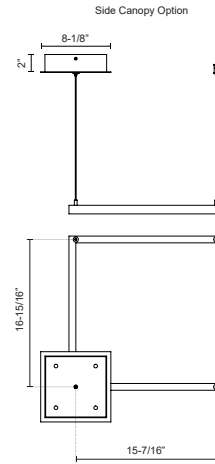

SPECIFICATION DETAILS

Fixture Dimensions	L17-3/4" x W17-3/4" x H1-3/8"
Light Source	LED with DC Driver
Wattage	37W
Total Lumens	2810lm
Delivered Lumens	BG-1308lm; BK-1017lm; WH-1565lm;
Voltage	120V
Color Temperature	3000K
CRI (Ra)	90CRI
Optional Color Temps	2700K - 5000K Available, Minimum Order Quantities Apply
LED Rated Life	50,000 hours
Dimming	100% - 10%, TRIAC or ELV Dimmer (Not Included)
Diffuser Details	Frosted Silicone Diffuser
Adjustable	Yes
Wire Length	120" Max
Wire Type	BG - Black Wire; BK - Black Wire; WH - Clear Wire;
Minimum Hang Height	12"
Sloped Ceiling Adaptable	Yes
Location	Dry
Illumination Direction	Downlight
Canopy Dimensions	L8-1/8" x W8-1/8" x H2"
Paint Finish	BG01(Canopy); BG02(Fixture Body); BK02; WH02;

* For custom options, consult factory for details.

* For warranty information, please visit www.kuzcolighting.com/warranty

DESCRIPTION

Extruded aluminum with rectangular profile. Flush silicone diffuser. Matte powder-coated finish. Down light. Duo canopy mounting style

KUZCO

CANADA: 19054 28TH AVENUE - SURREY, BC V3Z 6M3
USA: 3035 E. LONE MOUNTAIN ROAD - LAS VEGAS, NV 89081

WWW.KUZCOLIGHTING.COM

© 2021 KUZCO LIGHTING. ALL RIGHTS RESERVED.

COMMENT