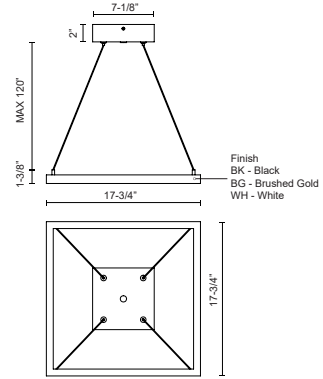

PD88118-BG  
Brushed Gold

PD88118-BK  
Black

PD88118-WH  
White

**SPECIFICATION DETAILS**

<b>Fixture Dimensions</b>	L17-3/4" x W17-3/4" x H1-3/8"
<b>Light Source</b>	LED with DC Driver
<b>Wattage</b>	37W
<b>Total Lumens</b>	2810lm
<b>Delivered Lumens</b>	BG-1308lm; BK-1017lm; WH-1565lm;
<b>Voltage</b>	120V
<b>Color Temperature</b>	3000K
<b>CRI (Ra)</b>	90CRI
<b>Optional Color Temps</b>	2700K - 5000K Available, Minimum Order Quantities Apply
<b>LED Rated Life</b>	50,000 hours
<b>Dimming</b>	100% - 10%, TRIAC or ELV Dimmer (Not Included)
<b>Diffuser Details</b>	Frosted Silicone Diffuser
<b>Adjustable</b>	Yes
<b>Wire Length</b>	120" Max
<b>Wire Type</b>	BG - Black Wire; BK - Black Wire; WH - Clear Wire;
<b>Minimum Hang Height</b>	12"
<b>Sloped Ceiling Adaptable</b>	Yes
<b>Location</b>	Dry
<b>Illumination Direction</b>	Downlight
<b>Canopy Dimensions</b>	L8-1/8" x W8-1/8" x H2"
<b>Paint Finish</b>	BG01(Canopy); BG02(Fixture Body); BK02; WH02;

\* For custom options, consult factory for details.

\* For warranty information, please visit [www.kuzcolighting.com/warranty](http://www.kuzcolighting.com/warranty)

**DESCRIPTION**

Extruded aluminum with rectangular profile. Flush silicone diffuser. Matte powder-coated finish. Down light. Duo canopy mounting style