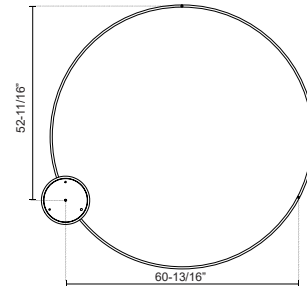

KUZCO

CANADA: 19054 28TH AVENUE - SURREY, BC V3Z 6M3

USA: 3035 E. LONE MOUNTAIN ROAD - LAS VEGAS, NV 89081

WWW.KUZCOLIGHTING.COM

© 2021 KUZCO LIGHTING. ALL RIGHTS RESERVED.

COMMENT