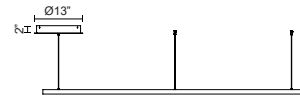

Side Canopy Option