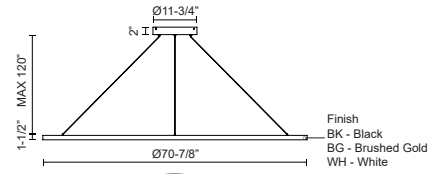

DESCRIPTION

Extruded and rolled aluminum with rectangular profile. Flush silicone diffuser. Matte powder-coated finish. Up and down light.. Duo canopy mounting style

Side Canopy Option