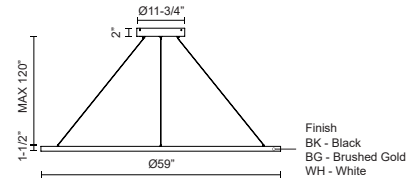

CERCHIO PD87760

PENDANTS

PROJECT

PD87760-BG
Brushed Gold

PD87760-BK
Black

PD87760-WH
White

SPECIFICATION DETAILS

Fixture Dimensions	D59" x H1-1/2"
Light Source	LED with DC Driver
Wattage	150W
Total Lumens	11200lm
Delivered Lumens	BG-4700lm*; BK-4700lm*; WH-6320lm*;
Voltage	120V
Color Temperature	3000K
CRI (Ra)	90CRI
Optional Color Temps	2700K - 5000K Available, Minimum Order Quantities Apply
LED Rated Life	50,000 hours
Dimming	100% - 10%, TRIAC or ELV Dimmer (Not Included)
Diffuser Details	Frosted Silicone Diffuser
Adjustable	Yes
Wire Length	120" Max
Wire Type	BG - Black Wire; BK - Black Wire; WH - Clear Wire;
Minimum Hang Height	30"
Sloped Ceiling Adaptable	Yes
Location	Dry
Illumination Direction	Up and Downlight
Canopy Dimensions	D13" x H2"
Paint Finish	BG01(Canopy); BG02(Fixture Body); BK02; WH02;

* For custom options, consult factory for details.

* For warranty information, please visit www.kuzcolighting.com/warranty

DESCRIPTION

Extruded and rolled aluminum with rectangular profile. Flush silicone diffuser. Matte powder-coated finish. Up and down light.. Duo canopy mounting style