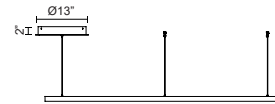

CERCHIO PD87760

PENDANTS

PROJECT

SPECIFICATION DETAILS

Fixture Dimensions	D59" x H1-1/2"
Light Source	LED with DC Driver
Wattage	150W
Total Lumens	11200lm
Delivered Lumens	BG-4700lm*; BK-4700lm*; WH-6320lm*;
Voltage	120V
Color Temperature	3000K
CRI (Ra)	90CRI
Optional Color Temps	2700K - 5000K Available, Minimum Order Quantities Apply
LED Rated Life	50,000 hours
Dimming	100% - 10%, TRIAC or ELV Dimmer (Not Included)
Diffuser Details	Frosted Silicone Diffuser
Adjustable	Yes
Wire Length	120" Max
Wire Type	BG - Black Wire; BK - Black Wire; WH - Clear Wire;
Minimum Hang Height	30"
Sloped Ceiling Adaptable	Yes
Location	Dry
Illumination Direction	Up and Downlight
Canopy Dimensions	D13" x H2"
Paint Finish	BG01(Canopy); BG02(Fixture Body); BK02; WH02;

* For custom options, consult factory for details.

* For warranty information, please visit www.kuzcolighting.com/warranty

DESCRIPTION

Extruded and rolled aluminum with rectangular profile. Flush silicone diffuser. Matte powder-coated finish. Up and down light.. Duo canopy mounting style

KUZCO

CANADA: 19054 28TH AVENUE - SURREY, BC V3Z 6M3

USA: 3035 E. LONE MOUNTAIN ROAD - LAS VEGAS, NV 89081

WWW.KUZCOLIGHTING.COM

© 2021 KUZCO LIGHTING. ALL RIGHTS RESERVED.

COMMENT