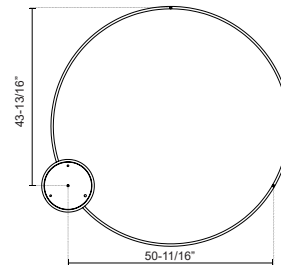

KUZCO

CANADA: 19054 28TH AVENUE - SURREY, BC V3Z 6M3

USA: 3035 E. LONE MOUNTAIN ROAD - LAS VEGAS, NV 89081

WWW.KUZCOLIGHTING.COM

© 2021 KUZCO LIGHTING. ALL RIGHTS RESERVED.

COMMENT