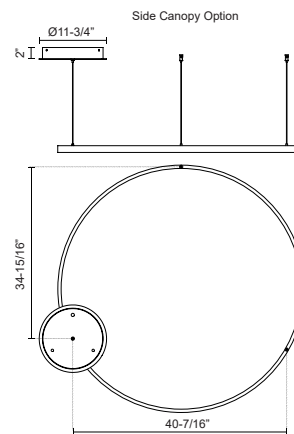

CERCHIO PD87748

PENDANTS

PROJECT

PD87748-BK
Black

PD87748-BG
Brushed Gold

PD87748-WH
White

SPECIFICATION DETAILS

Fixture Dimensions	D47-1/4" x H1-1/2"
Light Source	LED with DC Driver
Wattage	125W
Total Lumens	9390lm
Delivered Lumens	BG-4350lm*; BK-4350lm*; WH-5850lm*;
Voltage	120V
Color Temperature	3000K
CRI (Ra)	90CRI
Optional Color Temps	2700K - 5000K Available, Minimum Order Quantities Apply
LED Rated Life	50,000 hours
Dimming	100% - 10%, TRIAC or ELV Dimmer (Not Included)
Diffuser Details	Frosted Silicone Diffuser
Adjustable	Yes
Wire Length	120" Max
Wire Type	BG - Black Wire; BK - Black Wire; WH - Clear Wire;
Minimum Hang Height	24"
Sloped Ceiling Adaptable	Yes
Location	Dry
Illumination Direction	Up and Downlight
Canopy Dimensions	D11-3/4" x H2"
Paint Finish	BG01(Canopy); BG02(Fixture Body); BK02; WH02;

* For custom options, consult factory for details.

* For warranty information, please visit www.kuzcolighting.com/warranty

DESCRIPTION

Extruded and rolled aluminum with rectangular profile. Flush silicone diffuser. Matte powder-coated finish. Up and down light.. Duo canopy mounting style