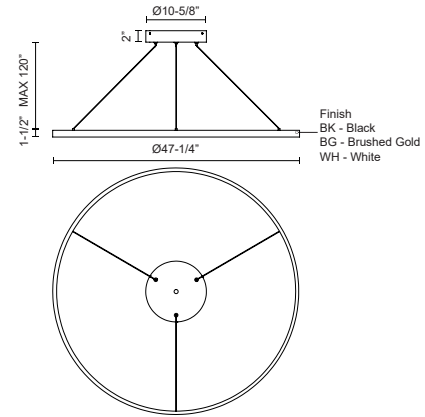

CERCHIO PD87748

PENDANTS

PROJECT

PD87748-BK
Black

PD87748-BG
Brushed Gold

PD87748-WH
White

SPECIFICATION DETAILS

Fixture Dimensions	D47-1/4" x H1-1/2"
Light Source	LED with DC Driver
Wattage	125W
Total Lumens	9390lm
Delivered Lumens	BG-4350lm*; BK-4350lm*; WH-5850lm*;
Voltage	120V
Color Temperature	3000K
CRI (Ra)	90CRI
Optional Color Temps	2700K - 5000K Available, Minimum Order Quantities Apply
LED Rated Life	50,000 hours
Dimming	100% - 10%, TRIAC or ELV Dimmer (Not Included)
Diffuser Details	Frosted Silicone Diffuser
Adjustable	Yes
Wire Length	120" Max
Wire Type	BG - Black Wire; BK - Black Wire; WH - Clear Wire;
Minimum Hang Height	24"
Sloped Ceiling Adaptable	Yes
Location	Dry
Illumination Direction	Up and Downlight
Canopy Dimensions	D11-3/4" x H2"
Paint Finish	BG01(Canopy); BG02(Fixture Body); BK02; WH02;

* For custom options, consult factory for details.

* For warranty information, please visit www.kuzcolighting.com/warranty

DESCRIPTION

Extruded and rolled aluminum with rectangular profile. Flush silicone diffuser. Matte powder-coated finish. Up and down light.. Duo canopy mounting style