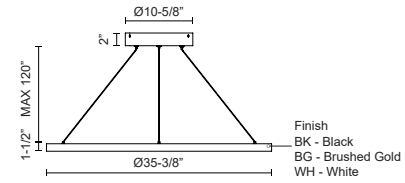

CERCHIO PD87736

PENDANTS

PROJECT

PD87736-BG
Brushed Gold

PD87736-WH
White

PD87736-BK
Black

SPECIFICATION DETAILS

Fixture Dimensions	D35-3/8" x H1-1/2"
Light Source	LED with DC Driver
Wattage	84W
Total Lumens	6200lm
Delivered Lumens	BG-2750lm*; BK-2750lm*; WH-3720lm*;
Voltage	120V
Color Temperature	3000K
CRI (Ra)	90CRI
Optional Color Temps	2700K - 5000K Available, Minimum Order Quantities Apply
LED Rated Life	50,000 hours
Dimming	100% - 10%, TRIAC or ELV Dimmer (Not Included)
Diffuser Details	Frosted Silicone Diffuser
Adjustable	Yes
Wire Length	120" Max
Wire Type	BG - Black Wire; BK - Black Wire; WH - Clear Wire;
Minimum Hang Height	18"
Sloped Ceiling Adaptable	Yes
Location	Dry
Illumination Direction	Up and Downlight
Canopy Dimensions	D11-3/4" x H2"
Paint Finish	BG01(Canopy); BG02(Fixture Body); BK02; WH02;

* For custom options, consult factory for details.

* For warranty information, please visit www.kuzcolighting.com/warranty

DESCRIPTION

Extruded and rolled aluminum with rectangular profile. Flush silicone diffuser. Matte powder-coated finish. Up and down light.. Duo canopy mounting style