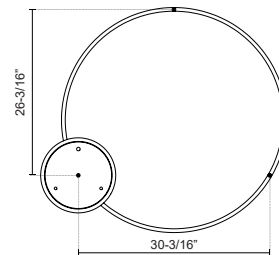

CERCHIO PD87736

PENDANTS

PROJECT

SPECIFICATION DETAILS

Fixture Dimensions	D35-3/8" x H1-1/2"
Light Source	LED with DC Driver
Wattage	84W
Total Lumens	6200lm
Delivered Lumens	BG-2750lm*; BK-2750lm*; WH-3720lm*;
Voltage	120V
Color Temperature	3000K
CRI (Ra)	90CRI
Optional Color Temps	2700K - 5000K Available, Minimum Order Quantities Apply
LED Rated Life	50,000 hours
Dimming	100% - 10%, TRIAC or ELV Dimmer (Not Included)
Diffuser Details	Frosted Silicone Diffuser
Adjustable	Yes
Wire Length	120" Max
Wire Type	BG - Black Wire; BK - Black Wire; WH - Clear Wire;
Minimum Hang Height	18"
Sloped Ceiling Adaptable	Yes
Location	Dry
Illumination Direction	Up and Downlight
Canopy Dimensions	D11-3/4" x H2"
Paint Finish	BG01(Canopy); BG02(Fixture Body); BK02; WH02;

* For custom options, consult factory for details.

* For warranty information, please visit www.kuzcolighting.com/warranty

DESCRIPTION

Extruded and rolled aluminum with rectangular profile. Flush silicone diffuser. Matte powder-coated finish. Up and down light.. Duo canopy mounting style

KUZCO

CANADA: 19054 28TH AVENUE - SURREY, BC V3Z 6M3

USA: 3035 E. LONE MOUNTAIN ROAD - LAS VEGAS, NV 89081

WWW.KUZCOLIGHTING.COM

© 2021 KUZCO LIGHTING. ALL RIGHTS RESERVED.

COMMENT