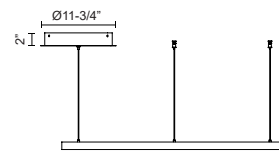

CERCHIO PD87736

PENDANTS

PROJECT

SPECIFICATION DETAILS

Fixture Dimensions	D35-3/8" x H1-1/2"
Light Source	LED with DC Driver
Wattage	84W
Total Lumens	6200lm
Delivered Lumens	BG-2750lm*; BK-2750lm*; WH-3720lm*;
Voltage	120V
Color Temperature	3000K
CRI (Ra)	90CRI
Optional Color Temps	2700K - 5000K Available, Minimum Order Quantities Apply
LED Rated Life	50,000 hours
Dimming	100% - 10%, TRIAC or ELV Dimmer (Not Included)
Diffuser Details	Frosted Silicone Diffuser
Adjustable	Yes
Wire Length	120" Max
Wire Type	BG - Black Wire; BK - Black Wire; WH - Clear Wire;
Minimum Hang Height	18"
Sloped Ceiling Adaptable	Yes
Location	Dry
Illumination Direction	Up and Downlight
Canopy Dimensions	D11-3/4" x H2"
Paint Finish	BG01(Canopy); BG02(Fixture Body); BK02; WH02;

* For custom options, consult factory for details.

* For warranty information, please visit www.kuzcolighting.com/warranty

DESCRIPTION

Extruded and rolled aluminum with rectangular profile. Flush silicone diffuser. Matte powder-coated finish. Up and down light.. Duo canopy mounting style

KUZCO

CANADA: 19054 28TH AVENUE - SURREY, BC V3Z 6M3

USA: 3035 E. LONE MOUNTAIN ROAD - LAS VEGAS, NV 89081

WWW.KUZCOLIGHTING.COM

© 2021 KUZCO LIGHTING. ALL RIGHTS RESERVED.

COMMENT