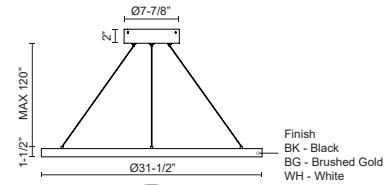

CERCHIO PD87732

PENDANTS

PROJECT

PD87732-BG
Brushed Gold

PD87732-BK
Black

PD87732-WH
White

SPECIFICATION DETAILS

Fixture Dimensions	D31-1/2" x H1-1/2"
Light Source	LED with DC Driver
Wattage	78W
Total Lumens	5630lm
Delivered Lumens	BG-2270lm*; BK-2270lm*; WH-3055lm*;
Voltage	120V
Color Temperature	3000K
CRI (Ra)	90CRI
Optional Color Temps	2700K - 5000K Available, Minimum Order Quantities Apply
LED Rated Life	50,000 hours
Dimming	100% - 10%, TRIAC or ELV Dimmer (Not Included)
Diffuser Details	Frosted Silicone Diffuser
Adjustable	Yes
Wire Length	120" Max
Wire Type	BG - Black Wire; BK - Black Wire; WH - Clear Wire;
Minimum Hang Height	16"
Sloped Ceiling Adaptable	Yes
Location	Dry
Illumination Direction	Up and Downlight
Canopy Dimensions	D8-5/8" x H2"
Paint Finish	BG01(Canopy); BG02(Fixture Body); BK02; WH02;

* For custom options, consult factory for details.

* For warranty information, please visit www.kuzcolighting.com/warranty

DESCRIPTION

Extruded and rolled aluminum with rectangular profile. Flush silicone diffuser. Matte powder-coated finish. Up and down light.. Duo canopy mounting style