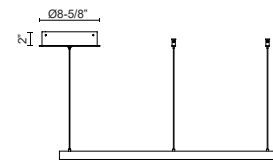

CERCHIO PD87732

PENDANTS

PROJECT

SPECIFICATION DETAILS

Fixture Dimensions	D31-1/2" x H1-1/2"
Light Source	LED with DC Driver
Wattage	78W
Total Lumens	5630lm
Delivered Lumens	BG-2270lm*; BK-2270lm*; WH-3055lm*;
Voltage	120V
Color Temperature	3000K
CRI (Ra)	90CRI
Optional Color Temps	2700K - 5000K Available, Minimum Order Quantities Apply
LED Rated Life	50,000 hours
Dimming	100% - 10%, TRIAC or ELV Dimmer (Not Included)
Diffuser Details	Frosted Silicone Diffuser
Adjustable	Yes
Wire Length	120" Max
Wire Type	BG - Black Wire; BK - Black Wire; WH - Clear Wire;
Minimum Hang Height	16"
Sloped Ceiling Adaptable	Yes
Location	Dry
Illumination Direction	Up and Downlight
Canopy Dimensions	D8-5/8" x H2"
Paint Finish	BG01(Canopy); BG02(Fixture Body); BK02; WH02;

* For custom options, consult factory for details.

* For warranty information, please visit www.kuzcolighting.com/warranty

DESCRIPTION

Extruded and rolled aluminum with rectangular profile. Flush silicone diffuser. Matte powder-coated finish. Up and down light.. Duo canopy mounting style

KUZCO

CANADA: 19054 28TH AVENUE - SURREY, BC V3Z 6M3

USA: 3035 E. LONE MOUNTAIN ROAD - LAS VEGAS, NV 89081

WWW.KUZCOLIGHTING.COM

© 2021 KUZCO LIGHTING. ALL RIGHTS RESERVED.

COMMENT