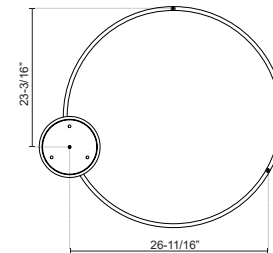

CERCHIO PD87732

PENDANTS

PROJECT

SPECIFICATION DETAILS

Fixture Dimensions	D31-1/2" x H1-1/2"
Light Source	LED with DC Driver
Wattage	78W
Total Lumens	5630lm
Delivered Lumens	BG-2270lm*; BK-2270lm*; WH-3055lm*;
Voltage	120V
Color Temperature	3000K
CRI (Ra)	90CRI
Optional Color Temps	2700K - 5000K Available, Minimum Order Quantities Apply
LED Rated Life	50,000 hours
Dimming	100% - 10%, TRIAC or ELV Dimmer (Not Included)
Diffuser Details	Frosted Silicone Diffuser
Adjustable	Yes
Wire Length	120" Max
Wire Type	BG - Black Wire; BK - Black Wire; WH - Clear Wire;
Minimum Hang Height	16"
Sloped Ceiling Adaptable	Yes
Location	Dry
Illumination Direction	Up and Downlight
Canopy Dimensions	D8-5/8" x H2"
Paint Finish	BG01(Canopy); BG02(Fixture Body); BK02; WH02;

* For custom options, consult factory for details.

* For warranty information, please visit www.kuzcolighting.com/warranty

DESCRIPTION

Extruded and rolled aluminum with rectangular profile. Flush silicone diffuser. Matte powder-coated finish. Up and down light.. Duo canopy mounting style

KUZCO

CANADA: 19054 28TH AVENUE - SURREY, BC V3Z 6M3

USA: 3035 E. LONE MOUNTAIN ROAD - LAS VEGAS, NV 89081

WWW.KUZCOLIGHTING.COM

© 2021 KUZCO LIGHTING. ALL RIGHTS RESERVED.

COMMENT