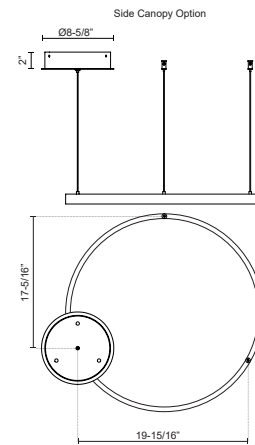

CERCHIO PD87724

PENDANTS

PROJECT

PD87724-BG
Brushed Gold

PD87724-WH
White

PD87724-BK
Black

SPECIFICATION DETAILS

| | |
|---------------------------------|---|
| Fixture Dimensions | D23-5/8" x H1-1/2" |
| Light Source | LED with DC Driver |
| Wattage | 63W |
| Total Lumens | 4700lm |
| Delivered Lumens | BG-1920lm*; BK-1920lm*; WH-2585lm; |
| Voltage | 120V |
| Color Temperature | 3000K |
| CRI (Ra) | 90CRI |
| Optional Color Temps | 2700K - 5000K Available, Minimum Order Quantities Apply |
| LED Rated Life | 50,000 hours |
| Dimming | 100% - 10%, TRIAC or ELV Dimmer (Not Included) |
| Diffuser Details | Frosted Silicone Diffuser |
| Adjustable | Yes |
| Wire Length | 120" Max |
| Wire Type | BG - Black Wire; BK - Black Wire; WH - Clear Wire; |
| Minimum Hang Height | 12" |
| Sloped Ceiling Adaptable | Yes |
| Location | Dry |
| Illumination Direction | Up and Downlight |
| Canopy Dimensions | D8-5/8" x H2" |
| Paint Finish | BG01(Canopy); BG02(Fixture Body); BK02; WH02; |

* For custom options, consult factory for details.

* For warranty information, please visit www.kuzcolighting.com/warranty

DESCRIPTION

Extruded and rolled aluminum with rectangular profile. Flush silicone diffuser. Matte powder-coated finish. Up and down light.. Duo canopy mounting style