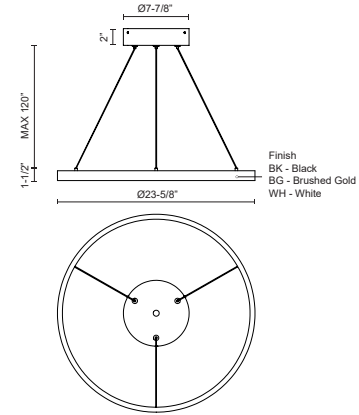

CERCHIO PD87724

PENDANTS

PROJECT

PD87724-BG
Brushed Gold

PD87724-WH
White

PD87724-BK
Black

SPECIFICATION DETAILS

| | |
|---------------------------------|---|
| Fixture Dimensions | D23-5/8" x H1-1/2" |
| Light Source | LED with DC Driver |
| Wattage | 63W |
| Total Lumens | 4700lm |
| Delivered Lumens | BG-1920lm*; BK-1920lm*; WH-2585lm; |
| Voltage | 120V |
| Color Temperature | 3000K |
| CRI (Ra) | 90CRI |
| Optional Color Temps | 2700K - 5000K Available, Minimum Order Quantities Apply |
| LED Rated Life | 50,000 hours |
| Dimming | 100% - 10%, TRIAC or ELV Dimmer (Not Included) |
| Diffuser Details | Frosted Silicone Diffuser |
| Adjustable | Yes |
| Wire Length | 120" Max |
| Wire Type | BG - Black Wire; BK - Black Wire; WH - Clear Wire; |
| Minimum Hang Height | 12" |
| Sloped Ceiling Adaptable | Yes |
| Location | Dry |
| Illumination Direction | Up and Downlight |
| Canopy Dimensions | D8-5/8" x H2" |
| Paint Finish | BG01(Canopy); BG02(Fixture Body); BK02; WH02; |

* For custom options, consult factory for details.

* For warranty information, please visit www.kuzcolighting.com/warranty

DESCRIPTION

Extruded and rolled aluminum with rectangular profile. Flush silicone diffuser. Matte powder-coated finish. Up and down light.. Duo canopy mounting style