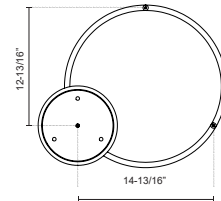

KUZCO

CANADA: 19054 28TH AVENUE - SURREY, BC V3Z 6M3

USA: 3035 E. LONE MOUNTAIN ROAD - LAS VEGAS, NV 89081

WWW.KUZCOLIGHTING.COM

© 2021 KUZCO LIGHTING. ALL RIGHTS RESERVED.

COMMENT