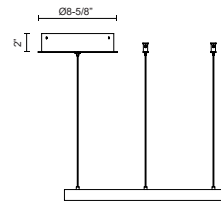

KUZCO

CANADA: 19054 28TH AVENUE - SURREY, BC V3Z 6M3

USA: 3035 E. LONE MOUNTAIN ROAD - LAS VEGAS, NV 89081

WWW.KUZCOLIGHTING.COM

© 2021 KUZCO LIGHTING. ALL RIGHTS RESERVED.

COMMENT