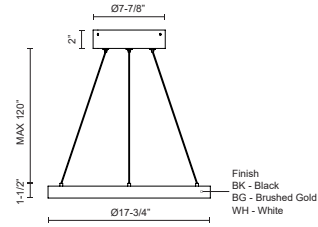

CERCHIO PD87718

PENDANTS

PROJECT

PD87718-BG
Brushed Gold

PD87718-BK
Black

PD87718-WH
White

SPECIFICATION DETAILS

| | |
|---------------------------------|---|
| Fixture Dimensions | D17-3/4" x H1-1/2" |
| Light Source | LED with DC Driver |
| Wattage | 51W |
| Total Lumens | 3830lm |
| Delivered Lumens | BG-1500lm*; BK-1500lm*; WH-2010lm*; |
| Voltage | 120V |
| Color Temperature | 3000K |
| CRI (Ra) | 90CRI |
| Optional Color Temps | 2700K - 5000K Available, Minimum Order Quantities Apply |
| LED Rated Life | 50,000 hours |
| Dimming | 100% - 10%, TRIAC or ELV Dimmer (Not Included) |
| Diffuser Details | Frosted Silicone Diffuser |
| Adjustable | Yes |
| Wire Length | 120" Max |
| Wire Type | BG - Black Wire; BK - Black Wire; WH - Clear Wire; |
| Minimum Hang Height | 9" |
| Sloped Ceiling Adaptable | Yes |
| Location | Dry |
| Illumination Direction | Up and Downlight |
| Canopy Dimensions | D8-5/8" x H2" |
| Paint Finish | BG01(Canopy); BG02(Fixture Body); BK02; WH02; |

* For custom options, consult factory for details.

* For warranty information, please visit www.kuzcolighting.com/warranty

DESCRIPTION

Extruded and rolled aluminum with rectangular profile. Flush silicone diffuser. Matte powder-coated finish. Up and down light.. Duo canopy mounting style