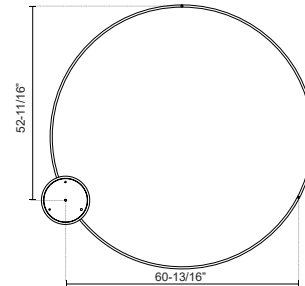

KUZCO

CANADA: 19054 28TH AVENUE - SURREY, BC V3Z 6M3

USA: 3035 E. LONE MOUNTAIN ROAD - LAS VEGAS, NV 89081

WWW.KUZCOLIGHTING.COM

© 2021 KUZCO LIGHTING. ALL RIGHTS RESERVED.

COMMENT