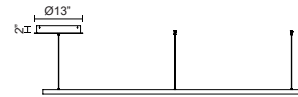

CERCHIO PD87172

PENDANTS

PROJECT

SPECIFICATION DETAILS

Fixture Dimensions	D70-7/8" x H1-3/8"
Light Source	LED with DC Driver
Wattage	160W
Total Lumens	11700lm
Delivered Lumens	BG-4405lm*; BK-4405lm*; WH-5930lm*;
Voltage	120V
Color Temperature	3000K
CRI (Ra)	90CRI
Optional Color Temps	2700K - 5000K Available, Minimum Order Quantities Apply
LED Rated Life	50,000 hours
Dimming	100% - 10%, TRIAC or ELV Dimmer (Not Included)
Diffuser Details	Frosted Silicone Diffuser
Adjustable	Yes
Wire Length	120" Max
Wire Type	BG - Black Wire; BK - Black Wire; WH - Clear Wire;
Minimum Hang Height	36"
Sloped Ceiling Adaptable	Yes
Location	Dry
Illumination Direction	Downlight
Canopy Dimensions	D13" x H2"
Paint Finish	BG01(Canopy); BG02(Fixture Body); BK02; WH02;

* For custom options, consult factory for details.

* For warranty information, please visit www.kuzcolighting.com/warranty

DESCRIPTION

Extruded and rolled aluminum with rectangular profile. Flush silicone diffuser. Matte powder-coated finish. Down light. Duo canopy mounting style

KUZCO

CANADA: 19054 28TH AVENUE - SURREY, BC V3Z 6M3

USA: 3035 E. LONE MOUNTAIN ROAD - LAS VEGAS, NV 89081

WWW.KUZCOLIGHTING.COM

© 2021 KUZCO LIGHTING. ALL RIGHTS RESERVED.

COMMENT