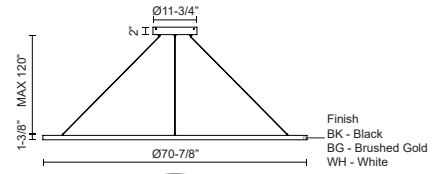

CERCHIO PD87172

PENDANTS

PROJECT

PD87172-BG
Brushed Gold

PD87172-WH
White

PD87172-BK
Black

SPECIFICATION DETAILS

Fixture Dimensions	D70-7/8" x H1-3/8"
Light Source	LED with DC Driver
Wattage	160W
Total Lumens	11700lm
Delivered Lumens	BG-4405lm*; BK-4405lm*; WH-5930lm*;
Voltage	120V
Color Temperature	3000K
CRI (Ra)	90CRI
Optional Color Temps	2700K - 5000K Available, Minimum Order Quantities Apply
LED Rated Life	50,000 hours
Dimming	100% - 10%, TRIAC or ELV Dimmer (Not Included)
Diffuser Details	Frosted Silicone Diffuser
Adjustable	Yes
Wire Length	120" Max
Wire Type	BG - Black Wire; BK - Black Wire; WH - Clear Wire;
Minimum Hang Height	36"
Sloped Ceiling Adaptable	Yes
Location	Dry
Illumination Direction	Downlight
Canopy Dimensions	D13" x H2"
Paint Finish	BG01(Canopy); BG02(Fixture Body); BK02; WH02;

* For custom options, consult factory for details.

* For warranty information, please visit www.kuzcolighting.com/warranty

DESCRIPTION

Extruded and rolled aluminum with rectangular profile. Flush silicone diffuser. Matte powder-coated finish. Down light. Duo canopy mounting style