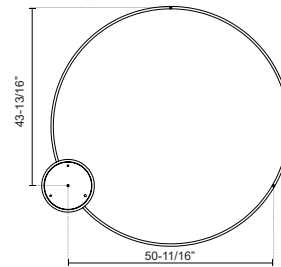

KUZCO

CANADA: 19054 28TH AVENUE - SURREY, BC V3Z 6M3

USA: 3035 E. LONE MOUNTAIN ROAD - LAS VEGAS, NV 89081

WWW.KUZCOLIGHTING.COM

© 2021 KUZCO LIGHTING. ALL RIGHTS RESERVED.

COMMENT