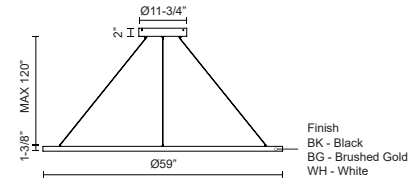

CERCHIO PD87160

PENDANTS

PROJECT

DESCRIPTION

Extruded and rolled aluminum with rectangular profile. Flush silicone diffuser. Matte powder-coated finish. Down light. Duo canopy mounting style

SPECIFICATION DETAILS

Fixture Dimensions	D59" x H1-3/8"
Light Source	LED with DC Driver
Wattage	126W
Total Lumens	9250lm
Delivered Lumens	BG-3955lm; BK-3955lm; WH-5320lm*;
Voltage	120V
Color Temperature	3000K
CRI (Ra)	90CRI
Optional Color Temps	2700K - 5000K Available, Minimum Order Quantities Apply
LED Rated Life	50,000 hours
Dimming	100% - 10%, TRIAC or ELV Dimmer (Not Included)
Diffuser Details	Frosted Silicone Diffuser
Adjustable	Yes
Wire Length	120" Max
Wire Type	BG - Black Wire; BK - Black Wire; WH - Clear Wire;
Minimum Hang Height	30"
Sloped Ceiling Adaptable	Yes
Location	Dry
Illumination Direction	Downlight
Canopy Dimensions	D13" x H2"
Paint Finish	BG01(Canopy); BG02(Fixture Body); BK02; WH02;

* For custom options, consult factory for details.

* For warranty information, please visit www.kuzcolighting.com/warranty

Side Canopy Option