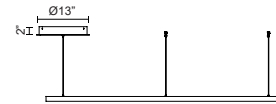

CERCHIO PD87160

PENDANTS

PROJECT

DESCRIPTION

Extruded and rolled aluminum with rectangular profile. Flush silicone diffuser. Matte powder-coated finish. Down light. Duo canopy mounting style

SPECIFICATION DETAILS

Fixture Dimensions	D59" x H1-3/8"
Light Source	LED with DC Driver
Wattage	126W
Total Lumens	9250lm
Delivered Lumens	BG-3955lm; BK-3955lm; WH-5320lm*;
Voltage	120V
Color Temperature	3000K
CRI (Ra)	90CRI
Optional Color Temps	2700K - 5000K Available, Minimum Order Quantities Apply
LED Rated Life	50,000 hours
Dimming	100% - 10%, TRIAC or ELV Dimmer (Not Included)
Diffuser Details	Frosted Silicone Diffuser
Adjustable	Yes
Wire Length	120" Max
Wire Type	BG - Black Wire; BK - Black Wire; WH - Clear Wire;
Minimum Hang Height	30"
Sloped Ceiling Adaptable	Yes
Location	Dry
Illumination Direction	Downlight
Canopy Dimensions	D13" x H2"
Paint Finish	BG01(Canopy); BG02(Fixture Body); BK02; WH02;

* For custom options, consult factory for details.

* For warranty information, please visit www.kuzcolighting.com/warranty

KUZCO

CANADA: 19054 28TH AVENUE - SURREY, BC V3Z 6M3

USA: 3035 E. LONE MOUNTAIN ROAD - LAS VEGAS, NV 89081

WWW.KUZCOLIGHTING.COM

© 2021 KUZCO LIGHTING. ALL RIGHTS RESERVED.

COMMENT