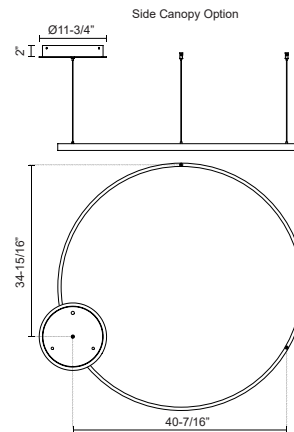

CERCHIO PD87148

PENDANTS

PROJECT

SPECIFICATION DETAILS

Fixture Dimensions	D47-1/4" x H1-3/8"
Light Source	LED with DC Driver
Wattage	100W
Total Lumens	7440lm
Delivered Lumens	BG-3150lm*; BK-3150lm*; WH-4240lm*;
Voltage	120V
Color Temperature	3000K
CRI (Ra)	90CRI
Optional Color Temps	2700K - 5000K Available, Minimum Order Quantities Apply
LED Rated Life	50,000 hours
Dimming	100% - 10%, TRIAC or ELV Dimmer (Not Included)
Diffuser Details	Frosted Silicone Diffuser
Adjustable	Yes
Wire Length	120" Max
Wire Type	BG - Black Wire; BK - Black Wire; WH - Clear Wire;
Minimum Hang Height	24"
Sloped Ceiling Adaptable	Yes
Location	Dry
Illumination Direction	Downlight
Canopy Dimensions	D11-3/4" x H2"
Paint Finish	BG01(Canopy); BG02(Fixture Body); BK02; WH02;

* For custom options, consult factory for details.

* For warranty information, please visit www.kuzcolighting.com/warranty

DESCRIPTION

Extruded and rolled aluminum with rectangular profile. Flush silicone diffuser. Matte powder-coated finish. Down light. Duo canopy mounting style

KUZCO

CANADA: 19054 28TH AVENUE - SURREY, BC V3Z 6M3

USA: 3035 E. LONE MOUNTAIN ROAD - LAS VEGAS, NV 89081

WWW.KUZCOLIGHTING.COM

© 2021 KUZCO LIGHTING. ALL RIGHTS RESERVED.

COMMENT