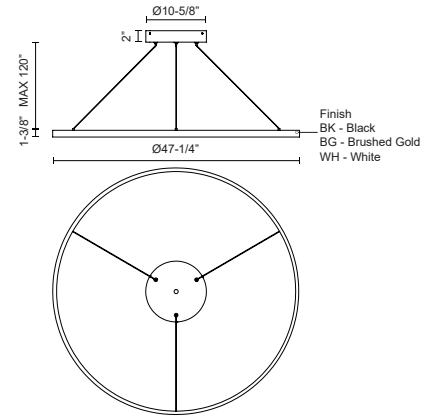

CERCHIO PD87148

PENDANTS

PROJECT

SPECIFICATION DETAILS

Fixture Dimensions	D47-1/4" x H1-3/8"
Light Source	LED with DC Driver
Wattage	100W
Total Lumens	7440lm
Delivered Lumens	BG-3150lm*; BK-3150lm*; WH-4240lm*;
Voltage	120V
Color Temperature	3000K
CRI (Ra)	90CRI
Optional Color Temps	2700K - 5000K Available, Minimum Order Quantities Apply
LED Rated Life	50,000 hours
Dimming	100% - 10%, TRIAC or ELV Dimmer (Not Included)
Diffuser Details	Frosted Silicone Diffuser
Adjustable	Yes
Wire Length	120" Max
Wire Type	BG - Black Wire; BK - Black Wire; WH - Clear Wire;
Minimum Hang Height	24"
Sloped Ceiling Adaptable	Yes
Location	Dry
Illumination Direction	Downlight
Canopy Dimensions	D11-3/4" x H2"
Paint Finish	BG01(Canopy); BG02(Fixture Body); BK02; WH02;

* For custom options, consult factory for details.

* For warranty information, please visit www.kuzcolighting.com/warranty

DESCRIPTION

Extruded and rolled aluminum with rectangular profile. Flush silicone diffuser. Matte powder-coated finish. Down light. Duo canopy mounting style

KUZCO

CANADA: 19054 28TH AVENUE - SURREY, BC V3Z 6M3

USA: 3035 E. LONE MOUNTAIN ROAD - LAS VEGAS, NV 89081

WWW.KUZCOLIGHTING.COM

© 2021 KUZCO LIGHTING. ALL RIGHTS RESERVED.

COMMENT