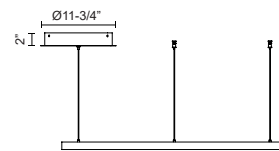

CERCHIO PD87136

PENDANTS

PROJECT

SPECIFICATION DETAILS

Fixture Dimensions	D35-3/8" x H1-3/8"
Light Source	LED with DC Driver
Wattage	78W
Total Lumens	5630lm
Delivered Lumens	BG-2270lm*; BK-2270lm*; WH-3055lm*;
Voltage	120V
Color Temperature	3000K
CRI (Ra)	90CRI
Optional Color Temps	2700K - 5000K Available, Minimum Order Quantities Apply
LED Rated Life	50,000 hours
Dimming	100% - 10%, TRIAC or ELV Dimmer (Not Included)
Diffuser Details	Frosted Silicone Diffuser
Adjustable	Yes
Wire Length	120" Max
Wire Type	BG - Black Wire; BK - Black Wire; WH - Clear Wire;
Minimum Hang Height	18"
Sloped Ceiling Adaptable	Yes
Location	Dry
Illumination Direction	Downlight
Canopy Dimensions	D11-3/4" x H2"
Paint Finish	BG01(Canopy); BG02(Fixture Body); BK02; WH02;

* For custom options, consult factory for details.

* For warranty information, please visit www.kuzcolighting.com/warranty

DESCRIPTION

Extruded and rolled aluminum with rectangular profile. Flush silicone diffuser. Matte powder-coated finish. Down light. Duo canopy mounting style

KUZCO

CANADA: 19054 28TH AVENUE - SURREY, BC V3Z 6M3

USA: 3035 E. LONE MOUNTAIN ROAD - LAS VEGAS, NV 89081

WWW.KUZCOLIGHTING.COM

© 2021 KUZCO LIGHTING. ALL RIGHTS RESERVED.

COMMENT