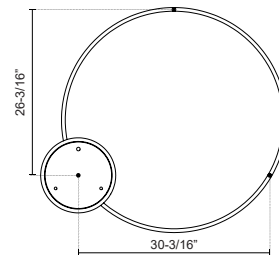

CERCHIO PD87136

PENDANTS

PROJECT

SPECIFICATION DETAILS

Fixture Dimensions	D35-3/8" x H1-3/8"
Light Source	LED with DC Driver
Wattage	78W
Total Lumens	5630lm
Delivered Lumens	BG-2270lm*; BK-2270lm*; WH-3055lm*;
Voltage	120V
Color Temperature	3000K
CRI (Ra)	90CRI
Optional Color Temps	2700K - 5000K Available, Minimum Order Quantities Apply
LED Rated Life	50,000 hours
Dimming	100% - 10%, TRIAC or ELV Dimmer (Not Included)
Diffuser Details	Frosted Silicone Diffuser
Adjustable	Yes
Wire Length	120" Max
Wire Type	BG - Black Wire; BK - Black Wire; WH - Clear Wire;
Minimum Hang Height	18"
Sloped Ceiling Adaptable	Yes
Location	Dry
Illumination Direction	Downlight
Canopy Dimensions	D11-3/4" x H2"
Paint Finish	BG01(Canopy); BG02(Fixture Body); BK02; WH02;

* For custom options, consult factory for details.

* For warranty information, please visit www.kuzcolighting.com/warranty

DESCRIPTION

Extruded and rolled aluminum with rectangular profile. Flush silicone diffuser. Matte powder-coated finish. Down light. Duo canopy mounting style

KUZCO

CANADA: 19054 28TH AVENUE - SURREY, BC V3Z 6M3

USA: 3035 E. LONE MOUNTAIN ROAD - LAS VEGAS, NV 89081

WWW.KUZCOLIGHTING.COM

© 2021 KUZCO LIGHTING. ALL RIGHTS RESERVED.

COMMENT