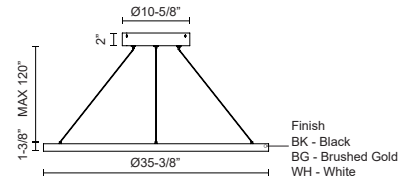

CERCHIO PD87136

PENDANTS

PROJECT

PD87136-WH
White

PD87136-BG
Brushed Gold

PD87136-BK
Black

SPECIFICATION DETAILS

Fixture Dimensions	D35-3/8" x H1-3/8"
Light Source	LED with DC Driver
Wattage	78W
Total Lumens	5630lm
Delivered Lumens	BG-2270lm*; BK-2270lm*; WH-3055lm*;
Voltage	120V
Color Temperature	3000K
CRI (Ra)	90CRI
Optional Color Temps	2700K - 5000K Available, Minimum Order Quantities Apply
LED Rated Life	50,000 hours
Dimming	100% - 10%, TRIAC or ELV Dimmer (Not Included)
Diffuser Details	Frosted Silicone Diffuser
Adjustable	Yes
Wire Length	120" Max
Wire Type	BG - Black Wire; BK - Black Wire; WH - Clear Wire;
Minimum Hang Height	18"
Sloped Ceiling Adaptable	Yes
Location	Dry
Illumination Direction	Downlight
Canopy Dimensions	D11-3/4" x H2"
Paint Finish	BG01(Canopy); BG02(Fixture Body); BK02; WH02;

* For custom options, consult factory for details.

* For warranty information, please visit www.kuzcolighting.com/warranty

DESCRIPTION

Extruded and rolled aluminum with rectangular profile. Flush silicone diffuser. Matte powder-coated finish. Down light. Duo canopy mounting style