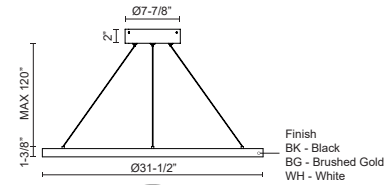

CERCHIO PD87132

PENDANTS

PROJECT

PD87132-BG
Brushed Gold

PD87132-BK
Black

PD87132-WH
White

SPECIFICATION DETAILS

Fixture Dimensions	D31-1/2" x H1-3/8"
Light Source	LED with DC Driver
Wattage	64W
Total Lumens	4700lm
Delivered Lumens	BG-1920lm*; BK-1920lm*; WH-2585lm;
Voltage	120V
Color Temperature	3000K
CRI (Ra)	90CRI
Optional Color Temps	2700K - 5000K Available, Minimum Order Quantities Apply
LED Rated Life	50,000 hours
Dimming	100% - 10%, TRIAC or ELV Dimmer (Not Included)
Diffuser Details	Frosted Silicone Diffuser
Adjustable	Yes
Wire Length	120" Max
Wire Type	BG - Black Wire; BK - Black Wire; WH - Clear Wire;
Minimum Hang Height	16"
Sloped Ceiling Adaptable	Yes
Location	Dry
Illumination Direction	Downlight
Canopy Dimensions	D8-5/8" x H2"
Paint Finish	BG01(Canopy); BG02(Fixture Body); BK02; WH02;

* For custom options, consult factory for details.

* For warranty information, please visit www.kuzcolighting.com/warranty

DESCRIPTION

Extruded and rolled aluminum with rectangular profile. Flush silicone diffuser. Matte powder-coated finish. Down light. Duo canopy mounting style