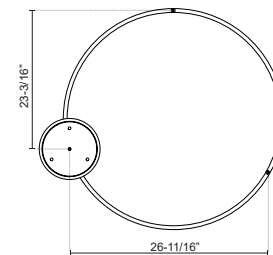

CERCHIO PD87132

PENDANTS

PROJECT

PD87132-BG
Brushed Gold

PD87132-BK
Black

PD87132-WH
White

SPECIFICATION DETAILS

Fixture Dimensions	D31-1/2" x H1-3/8"
Light Source	LED with DC Driver
Wattage	64W
Total Lumens	4700lm
Delivered Lumens	BG-1920lm*; BK-1920lm*; WH-2585lm;
Voltage	120V
Color Temperature	3000K
CRI (Ra)	90CRI
Optional Color Temps	2700K - 5000K Available, Minimum Order Quantities Apply
LED Rated Life	50,000 hours
Dimming	100% - 10%, TRIAC or ELV Dimmer (Not Included)
Diffuser Details	Frosted Silicone Diffuser
Adjustable	Yes
Wire Length	120" Max
Wire Type	BG - Black Wire; BK - Black Wire; WH - Clear Wire;
Minimum Hang Height	16"
Sloped Ceiling Adaptable	Yes
Location	Dry
Illumination Direction	Downlight
Canopy Dimensions	D8-5/8" x H2"
Paint Finish	BG01(Canopy); BG02(Fixture Body); BK02; WH02;

* For custom options, consult factory for details.

* For warranty information, please visit www.kuzcolighting.com/warranty

DESCRIPTION

Extruded and rolled aluminum with rectangular profile. Flush silicone diffuser. Matte powder-coated finish. Down light. Duo canopy mounting style