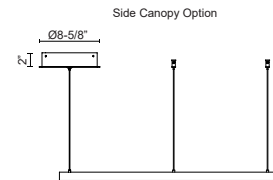

CERCHIO PD87132

PENDANTS

PROJECT

PD87132-BG
Brushed Gold

PD87132-BK
Black

PD87132-WH
White

SPECIFICATION DETAILS

Fixture Dimensions	D31-1/2" x H1-3/8"
Light Source	LED with DC Driver
Wattage	64W
Total Lumens	4700lm
Delivered Lumens	BG-1920lm*; BK-1920lm*; WH-2585lm;
Voltage	120V
Color Temperature	3000K
CRI (Ra)	90CRI
Optional Color Temps	2700K - 5000K Available, Minimum Order Quantities Apply
LED Rated Life	50,000 hours
Dimming	100% - 10%, TRIAC or ELV Dimmer (Not Included)
Diffuser Details	Frosted Silicone Diffuser
Adjustable	Yes
Wire Length	120" Max
Wire Type	BG - Black Wire; BK - Black Wire; WH - Clear Wire;
Minimum Hang Height	16"
Sloped Ceiling Adaptable	Yes
Location	Dry
Illumination Direction	Downlight
Canopy Dimensions	D8-5/8" x H2"
Paint Finish	BG01(Canopy); BG02(Fixture Body); BK02; WH02;

* For custom options, consult factory for details.

* For warranty information, please visit www.kuzcolighting.com/warranty

DESCRIPTION

Extruded and rolled aluminum with rectangular profile. Flush silicone diffuser. Matte powder-coated finish. Down light. Duo canopy mounting style