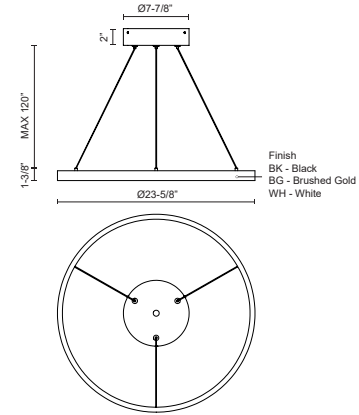

CERCHIO PD87124

PENDANTS

PROJECT

SPECIFICATION DETAILS

Fixture Dimensions	D23-5/8" x H1-3/8"
Light Source	LED with DC Driver
Wattage	51W
Total Lumens	3750lm
Delivered Lumens	BG-1500lm*; BK-1500lm*; WH-2010lm*;
Voltage	120V
Color Temperature	3000K
CRI (Ra)	90CRI
Optional Color Temps	2700K - 5000K Available, Minimum Order Quantities Apply
LED Rated Life	50,000 hours
Dimming	100% - 10%, TRIAC or ELV Dimmer (Not Included)
Diffuser Details	Frosted Silicone Diffuser
Adjustable	Yes
Wire Length	120" Max
Wire Type	BG - Black Wire; BK - Black Wire; WH - Clear Wire;
Minimum Hang Height	12"
Sloped Ceiling Adaptable	Yes
Location	Dry
Illumination Direction	Downlight
Canopy Dimensions	D8-5/8" x H2"
Paint Finish	BG01(Canopy); BG02(Fixture Body); BK02; WH02;

* For custom options, consult factory for details.

* For warranty information, please visit www.kuzcolighting.com/warranty

DESCRIPTION

Extruded and rolled aluminum with rectangular profile. Flush silicone diffuser. Matte powder-coated finish. Down light. Duo canopy mounting style

KUZCO

CANADA: 19054 28TH AVENUE - SURREY, BC V3Z 6M3

USA: 3035 E. LONE MOUNTAIN ROAD - LAS VEGAS, NV 89081

WWW.KUZCOLIGHTING.COM

© 2021 KUZCO LIGHTING. ALL RIGHTS RESERVED.

COMMENT