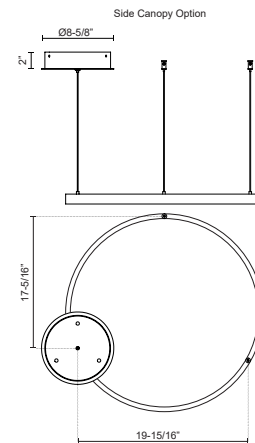

CERCHIO PD87124

PENDANTS

PROJECT

SPECIFICATION DETAILS

Fixture Dimensions	D23-5/8" x H1-3/8"
Light Source	LED with DC Driver
Wattage	51W
Total Lumens	3750lm
Delivered Lumens	BG-1500lm*; BK-1500lm*; WH-2010lm*;
Voltage	120V
Color Temperature	3000K
CRI (Ra)	90CRI
Optional Color Temps	2700K - 5000K Available, Minimum Order Quantities Apply
LED Rated Life	50,000 hours
Dimming	100% - 10%, TRIAC or ELV Dimmer (Not Included)
Diffuser Details	Frosted Silicone Diffuser
Adjustable	Yes
Wire Length	120" Max
Wire Type	BG - Black Wire; BK - Black Wire; WH - Clear Wire;
Minimum Hang Height	12"
Sloped Ceiling Adaptable	Yes
Location	Dry
Illumination Direction	Downlight
Canopy Dimensions	D8-5/8" x H2"
Paint Finish	BG01(Canopy); BG02(Fixture Body); BK02; WH02;

* For custom options, consult factory for details.

* For warranty information, please visit www.kuzcolighting.com/warranty

DESCRIPTION

Extruded and rolled aluminum with rectangular profile. Flush silicone diffuser. Matte powder-coated finish. Down light. Duo canopy mounting style

KUZCO

CANADA: 19054 28TH AVENUE - SURREY, BC V3Z 6M3

USA: 3035 E. LONE MOUNTAIN ROAD - LAS VEGAS, NV 89081

WWW.KUZCOLIGHTING.COM

© 2021 KUZCO LIGHTING. ALL RIGHTS RESERVED.

COMMENT