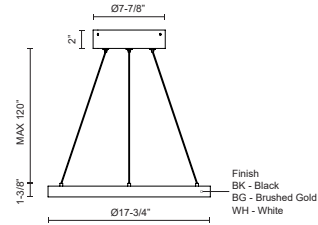

CERCHIO
PD87118
PENDANTS

PROJECT

PD87118-BG
Brushed Gold

PD87118-BK
Black

PD87118-WH
White

SPECIFICATION DETAILS

Fixture Dimensions	D17-3/4" x H1-3/8"
Light Source	LED with DC Driver
Wattage	37W
Total Lumens	2810lm
Delivered Lumens	BG-1280lm*; BK-1280lm*; WH-1720lm*;
Voltage	120V
Color Temperature	3000K
CRI (Ra)	90CRI
Optional Color Temps	2700K - 5000K Available, Minimum Order Quantities Apply
LED Rated Life	50,000 hours
Dimming	100% - 10%, TRIAC or ELV Dimmer (Not Included)
Diffuser Details	Frosted Silicone Diffuser
Adjustable	Yes
Wire Length	120" Max
Wire Type	BG - Black Wire; BK - Black Wire; WH - Clear Wire;
Minimum Hang Height	9"
Sloped Ceiling Adaptable	Yes
Location	Dry
Illumination Direction	Downlight
Canopy Dimensions	D8-5/8" x H2"
Paint Finish	BG01(Canopy); BG02(Fixture Body); BK02; WH02;

* For custom options, consult factory for details.

* For warranty information, please visit www.kuzcolighting.com/warranty

DESCRIPTION

Extruded and rolled aluminum with rectangular profile. Flush silicone diffuser. Matte powder-coated finish. Down light. Duo canopy mounting style