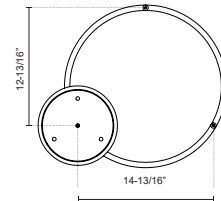

KUZCO

CANADA: 19054 28TH AVENUE - SURREY, BC V3Z 6M3
USA: 3035 E. LONE MOUNTAIN ROAD - LAS VEGAS, NV 89081

WWW.KUZCOLIGHTING.COM

© 2021 KUZCO LIGHTING. ALL RIGHTS RESERVED.

COMMENT