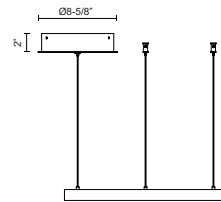

KUZCO

CANADA: 19054 28TH AVENUE - SURREY, BC V3Z 6M3
USA: 3035 E. LONE MOUNTAIN ROAD - LAS VEGAS, NV 89081

WWW.KUZCOLIGHTING.COM

© 2021 KUZCO LIGHTING. ALL RIGHTS RESERVED.

COMMENT