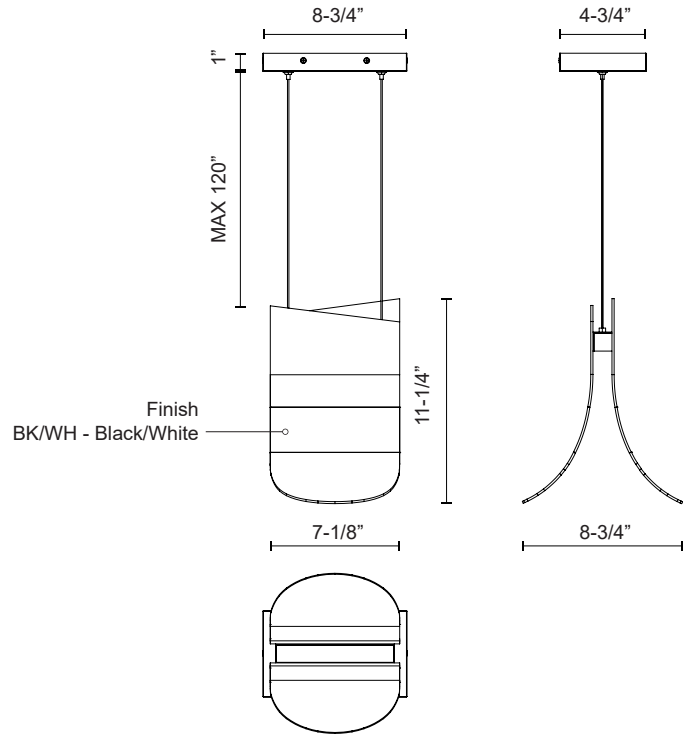

SONDER PD83708

PENDANTS

PROJECT

SPECIFICATION DETAILS

Fixture Dimensions	L7-1/8" x W8-3/4" x H11-1/4"
Light Source	AC LED Module
Wattage	8W
Total Lumens	640lm
Delivered Lumens	420lm*
Voltage	120V
Color Temperature	3000K
CRI (Ra)	90CRI
Optional Color Temps	2700K - 5000K Available, Minimum Order Quantities Apply
LED Rated Life	50,000 hours
Dimming	100% - 10%, ELV Dimmer (Not Included)
Adjustable	Yes
Wire Length	120" Max
Wire Type	Black Wire
Minimum Hang Height	15"
Sloped Ceiling Adaptable	Yes
Location	Dry
CEC Title 24 JA8	Yes, JA8-2022
Canopy Dimensions	L8-3/4" x W4-3/4" x H1"
Paint Finish	BK02; WH02;

* For custom options, consult factory for details.

* For warranty information, please visit www.kuzcolighting.com/warranty

DESCRIPTION

The Sander collection aims to honor the simple juxtaposition of shape and color in a space. With two asymmetric shades adorned in black and white duo-toned finishes, this collection creates modern balance. Providing ample ambient down light to a space, the Sander doubles as a sculptural art piece.

KUZCO

CANADA: 19054 28TH AVENUE - SURREY, BC V3Z 6M3
USA: 3035 E. LONE MOUNTAIN ROAD - LAS VEGAS, NV 89081

WWW.KUZCOLIGHTING.COM

© 2022 KUZCO LIGHTING. ALL RIGHTS RESERVED.

COMMENT