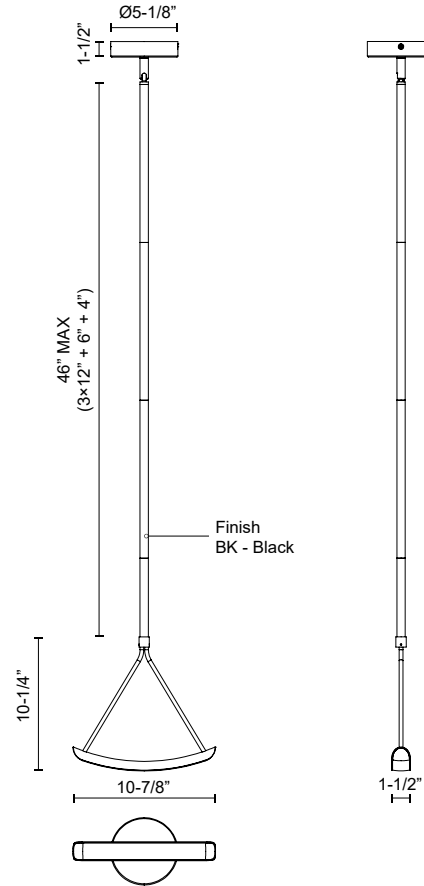

**MOBIL
PD81511
PENDANTS**

PROJECT

SPECIFICATION DETAILS

Fixture Dimensions	L10-7/8" x W1-1/2" x H10-1/4"
Light Source	LED with DC Driver
Wattage	11W
Total Lumens	860lm
Delivered Lumens	542lm
Voltage	120V
Color Temperature	3000K
CRI (Ra)	90CRI
Optional Color Temps	2700K - 5000K Available, Minimum Order Quantities Apply
LED Rated Life	50,000 hours
Dimming	100% - 10%, TRIAC or ELV Dimmer (Not Included)
Diffuser Details	White PC
Adjustable	Yes
Rod Length	46" Max (3x12" + 1x6" + 1x4")
Minimum Hang Height	18"
Sloped Ceiling Adaptable	Yes, Up to 45 Degrees
Location	Dry
Illumination Direction	Down
CEC Title 24 JA8	Yes, JA8-2022
Canopy Dimensions	D5-1/8" x H1-1/2"
Paint Finish	BK02

* For custom options, consult factory for details.

* For warranty information, please visit www.kuzcolighting.com/warranty

DESCRIPTION

Inspired by the soothing mobiles in nurseries, the Mobil Collection is a modern take on a well-known design. The wishbone-shaped lamps hang and balance one another in a delicate dance of light. An excellent statement piece to break up spaces with an abundance of straight lines or bring balance to a room with high ceilings.

KUZCO

CANADA: 19054 28TH AVENUE - SURREY, BC V3Z 6M3
USA: 3035 E. LONE MOUNTAIN ROAD - LAS VEGAS, NV 89081

WWW.KUZCOLIGHTING.COM

© 2023 KUZCO LIGHTING. ALL RIGHTS RESERVED.

COMMENT