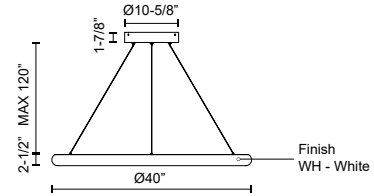

CUMULUS MINOR PD80340

PENDANTS

PROJECT

DESCRIPTION

An illuminated circumference of bright uniform light the CUMULUS MINOR is devoid of extraneous detail appearing as a single endless loop. The miniscule ovoid profile of the polymeric ring condenses the lamp assembly into a compact yet airy visual footprint, a reduced scale from the substantial CUMULUS pendant series. Available in multiple sizes.

SPECIFICATION DETAILS

Fixture Dimensions	D40" x H2-1/2"
Light Source	LED with DC Driver
Wattage	82W
Total Lumens	8610lm
Delivered Lumens	7542lm
Voltage	120V
Color Temperature	3000K
CRI (Ra)	90CRI
Optional Color Temps	2700K - 5000K Available, Minimum Order Quantities Apply
LED Rated Life	50,000 hours
Dimming	100% - 10%, TRIAC or ELV Dimmer (Not Included)
Diffuser Details	White Acrylic Diffuser
Adjustable	Yes
Wire Length	120" Max
Wire Type	Clear Coaxial Wire
Minimum Hang Height	20"
Sloped Ceiling Adaptable	Yes
Location	Dry
Canopy Dimensions	D11-7/8" x H1-7/8"
Paint Finish	WH02
Finish Option(s)	White

* For custom options, consult factory for details.

* For warranty information, please visit www.kuzcolighting.com/warranty

Side Canopy Option