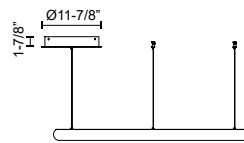

Side Canopy Option