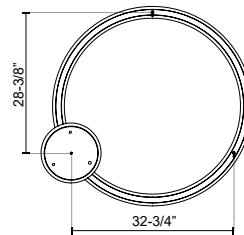

CUMULUS MINOR PD80340

PENDANTS

PROJECT

DESCRIPTION

An illuminated circumference of bright uniform light the CUMULUS MINOR is devoid of extraneous detail appearing as a single endless loop. The miniscule ovoid profile of the polymeric ring condenses the lamp assembly into a compact yet airy visual footprint, a reduced scale from the substantial CUMULUS pendant series. Available in multiple sizes.

SPECIFICATION DETAILS

Fixture Dimensions	D40" x H2-1/2"
Light Source	LED with DC Driver
Wattage	82W
Total Lumens	8610lm
Delivered Lumens	7542lm
Voltage	120V
Color Temperature	3000K
CRI (Ra)	90CRI
Optional Color Temps	2700K - 5000K Available, Minimum Order Quantities Apply
LED Rated Life	50,000 hours
Dimming	100% - 10%, TRIAC or ELV Dimmer (Not Included)
Diffuser Details	White Acrylic Diffuser
Adjustable	Yes
Wire Length	120" Max
Wire Type	Clear Coaxial Wire
Minimum Hang Height	20"
Sloped Ceiling Adaptable	Yes
Location	Dry
Canopy Dimensions	D11-7/8" x H1-7/8"
Paint Finish	WH02
Finish Option(s)	White

* For custom options, consult factory for details.

* For warranty information, please visit www.kuzcolighting.com/warranty

Side Canopy Option

KUZCO

CANADA: 19054 28TH AVENUE - SURREY, BC V3Z 6M3

USA: 3035 E. LONE MOUNTAIN ROAD - LAS VEGAS, NV 89081

WWW.KUZCOLIGHTING.COM

© 2021 KUZCO LIGHTING. ALL RIGHTS RESERVED.

COMMENT