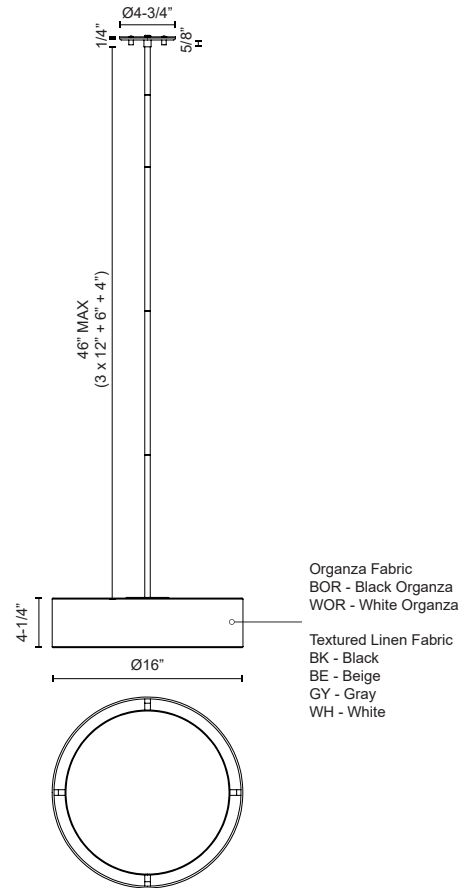

**SPECIFICATION DETAILS**

<b>Fixture Dimensions</b>	D16" x H4-1/4"
<b>Light Source</b>	AC LED Module
<b>Wattage</b>	26W
<b>Total Lumens</b>	2125lm
<b>Delivered Lumens</b>	BOR-1050lm; WOR-1432lm;
<b>Voltage</b>	120V
<b>Color Temperature</b>	3000K
<b>CRI (Ra)</b>	90CRI
<b>Optional Color Temps</b>	2700K - 5000K Available, Minimum Order Quantities Apply
<b>LED Rated Life</b>	50,000 hours
<b>Dimming</b>	100% - 10%, ELV Dimmer (Not Included)
<b>Diffuser Details</b>	White Acrylic Diffuser
<b>Shade Details</b>	Organza Shade; Textured Linen Shade;
<b>Adjustable</b>	Yes
<b>Rod Length</b>	46" Max (3x12" + 1x6" + 1x4")
<b>Wire Length</b>	60"
<b>Minimum Hang Height</b>	10"
<b>Sloped Ceiling Adaptable</b>	Yes, Sold Separately
<b>Product Adaptor</b>	ADP002 (Sold Separately)
<b>Location</b>	Dry
<b>CEC Title 24 JA8</b>	Yes, JA8-2022
<b>Energy Star Certified</b>	Energy Star Compliant - Black Organza, Beige, Black, Gray, White
<b>Canopy Dimensions</b>	D4-3/4" x H1/4"
<b>Paint Finish</b>	BN01; WH03;