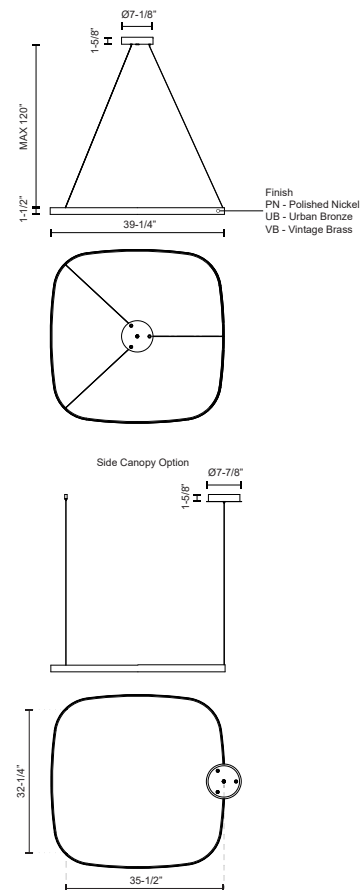

KUZCO

CANADA: 19054 28TH AVENUE - SURREY, BC V3Z 6M3
USA: 3035 E. LONE MOUNTAIN ROAD - LAS VEGAS, NV 89081

WWW.KUZCOLIGHTING.COM

© 2024 KUZCO LIGHTING. ALL RIGHTS RESERVED.

COMMENT