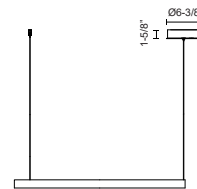

YUKON
PD78031
PENDANTS

PROJECT

SPECIFICATION DETAILS

Fixture Dimensions	L31-1/2" x W31-1/2" x H1-1/2"
Light Source	LED with DC Driver
Wattage	29W
Total Lumens	2000lm
Delivered Lumens	PN-1120lm*; UB-1050lm*; VB-1155lm*;
Voltage	120V
Color Temperature	3000K
CRI (Ra)	90CRI
Optional Color Temps	2700K - 5000K Available, Minimum Order Quantities Apply
LED Rated Life	50,000 hours
Dimming	100% - 10%, TRIAC or ELV Dimmer (Not Included)
Diffuser Details	White Silicone Diffuser
Adjustable	Yes
Wire Length	120" Max
Wire Type	Black Wire
Minimum Hang Height	6"
Sloped Ceiling Adaptable	Yes
Location	Dry
Illumination Direction	Up/Down
CEC Title 24 JA8	Yes, JA8-2022
Canopy Dimensions	D6-3/8" x H1-5/8"
Material	Aluminum
Paint Finish	PN01; UB01; VB01;

* For custom options, consult factory for details.
* For warranty information, please visit www.kuzcolighting.com/warranty

DESCRIPTION

Yukon brings a timeless charm that transforms any room into a captivating centerpiece of contemporary design. The Yukon family offers both simplicity and versatility with its integrated LED technology and the choice of mounting options □ center canopy or offset canopy. Elevate your space with these exquisite chandeliers, available in our most luxurious finishes: vintage brass, urban bronze, or polished nickel.

- Luxury painted finishes
- Timeless, simple style
- Integrated LED, no need for bulbs
- Adjustable wire up to 120" length
- Perfect for living rooms, kitchens, dining rooms, and more

KUZCO

CANADA: 19054 28TH AVENUE - SURREY, BC V3Z 6M3
USA: 3035 E. LONE MOUNTAIN ROAD - LAS VEGAS, NV 89081

WWW.KUZCOLIGHTING.COM

© 2024 KUZCO LIGHTING. ALL RIGHTS RESERVED.

COMMENT