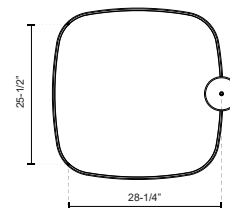

YUKON
PD78031
PENDANTS

PROJECT

SPECIFICATION DETAILS

Fixture Dimensions	L31-1/2" x W31-1/2" x H1-1/2"
Light Source	LED with DC Driver
Wattage	29W
Total Lumens	2000lm
Delivered Lumens	PN-1120lm*; UB-1050lm*; VB-1155lm*;
Voltage	120V
Color Temperature	3000K
CRI (Ra)	90CRI
Optional Color Temps	2700K - 5000K Available, Minimum Order Quantities Apply
LED Rated Life	50,000 hours
Dimming	100% - 10%, TRIAC or ELV Dimmer (Not Included)
Diffuser Details	White Silicone Diffuser
Adjustable	Yes
Wire Length	120" Max
Wire Type	Black Wire
Minimum Hang Height	6"
Sloped Ceiling Adaptable	Yes
Location	Dry
Illumination Direction	Up/Down
CEC Title 24 JA8	Yes, JA8-2022
Canopy Dimensions	D6-3/8" x H1-5/8"
Material	Aluminum
Paint Finish	PN01; UB01; VB01;

* For custom options, consult factory for details.
* For warranty information, please visit www.kuzcolighting.com/warranty

DESCRIPTION

Yukon brings a timeless charm that transforms any room into a captivating centerpiece of contemporary design. The Yukon family offers both simplicity and versatility with its integrated LED technology and the choice of mounting options □ center canopy or offset canopy. Elevate your space with these exquisite chandeliers, available in our most luxurious finishes: vintage brass, urban bronze, or polished nickel.

- Luxury painted finishes
- Timeless, simple style
- Integrated LED, no need for bulbs
- Adjustable wire up to 120" length
- Perfect for living rooms, kitchens, dining rooms, and more

KUZCO

CANADA: 19054 28TH AVENUE - SURREY, BC V3Z 6M3
USA: 3035 E. LONE MOUNTAIN ROAD - LAS VEGAS, NV 89081

WWW.KUZCOLIGHTING.COM

© 2024 KUZCO LIGHTING. ALL RIGHTS RESERVED.

COMMENT