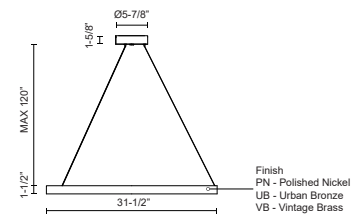

Side Canopy Option