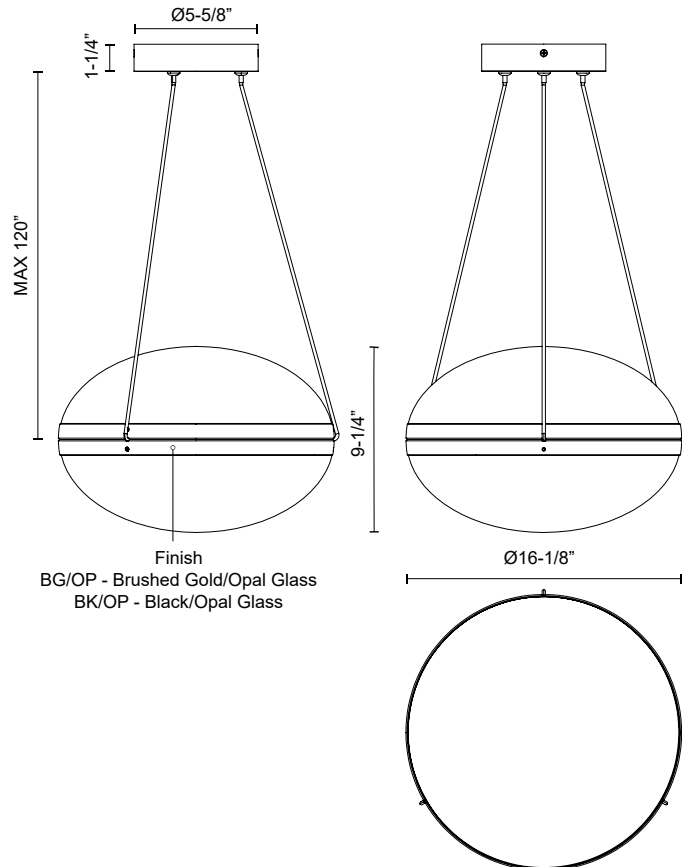

VIRGO PD76316

PENDANTS

PROJECT

PD76316-BG/OP
Brushed Gold/Opal
Glass

PD76316-BK/OP
Black/Opal Glass

SPECIFICATION DETAILS

Fixture Dimensions	D16-1/8" x H9-1/4"
Light Source	LED with DC Driver
Wattage	37W
Total Lumens	2980lm
Delivered Lumens	BG/OP-1818lm; BK/OP-1745lm;
Voltage	120V
Color Temperature	3000K
CRI (Ra)	90CRI
Optional Color Temps	2700K - 5000K Available, Minimum Order Quantities Apply
LED Rated Life	50,000 hours
Dimming	100% - 10%, TRIAC or ELV Dimmer (Not Included)
Diffuser Details	Frosted Interior Acrylic
Glass Details	Clear External Glass
Adjustable	Yes
Wire Length	120" Max
Wire Type	Black
Minimum Hang Height	20"
Sloped Ceiling Adaptable	Yes
Location	Dry
Illumination Direction	Up/Down
CEC Title 24 JA8	Yes, JA8-2022
Canopy Dimensions	D5-5/8" x H1-1/4"
Paint Finish	BG01; BK01;

* For custom options, consult factory for details.

* For warranty information, please visit www.kuzcolighting.com/warranty

DESCRIPTION

The Virgo Collection's striking resemblance to a space vessel will have all eyes on it no matter where it finds its home. The beautifully clear, curved exterior glass showcases the soft frosted internal diffuser in a way that makes you feel as though you're staring into the interior of a spacecraft coasting through the galaxy. With two stunning finishes available, you can create a one-of-a-kind lighting area in any space.