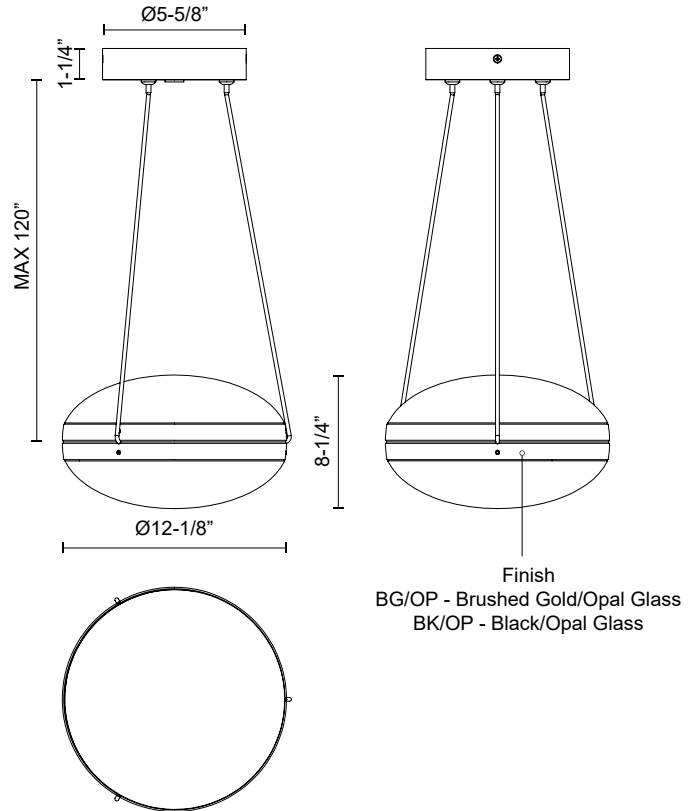

VIRGO PD76312

PENDANTS

PROJECT

SPECIFICATION DETAILS

Fixture Dimensions	D12-1/8" x H8-1/4"
Light Source	LED with DC Driver
Wattage	29W
Total Lumens	2450lm
Delivered Lumens	BG/OP-1337lm; BK/OP-1283lm;
Voltage	120V
Color Temperature	3000K
CRI (Ra)	90CRI
Optional Color Temps	2700K - 5000K Available, Minimum Order Quantities Apply
LED Rated Life	50,000 hours
Dimming	100% - 10%, TRIAC or ELV Dimmer (Not Included)
Diffuser Details	Frosted Interior Acrylic
Glass Details	Clear External Glass
Adjustable	Yes
Wire Length	120" Max
Wire Type	Black
Minimum Hang Height	15"
Sloped Ceiling Adaptable	Yes
Location	Dry
Illumination Direction	Up/Down
CEC Title 24 JA8	Yes, JA8-2022
Canopy Dimensions	D5-5/8" x H1-1/4"
Paint Finish	BG01; BK01;

* For custom options, consult factory for details.

* For warranty information, please visit www.kuzcolighting.com/warranty

DESCRIPTION

The Virgo Collection's striking resemblance to a space vessel will have all eyes on it no matter where it finds its home. The beautifully clear, curved exterior glass showcases the soft frosted internal diffuser in a way that makes you feel as though you're staring into the interior of a spacecraft coasting through the galaxy. With two stunning finishes available, you can create a one-of-a-kind lighting area in any space.

KUZCO

CANADA: 19054 28TH AVENUE - SURREY, BC V3Z 6M3

USA: 3035 E. LONE MOUNTAIN ROAD - LAS VEGAS, NV 89081

WWW.KUZCOLIGHTING.COM

© 2023 KUZCO LIGHTING. ALL RIGHTS RESERVED.

COMMENT