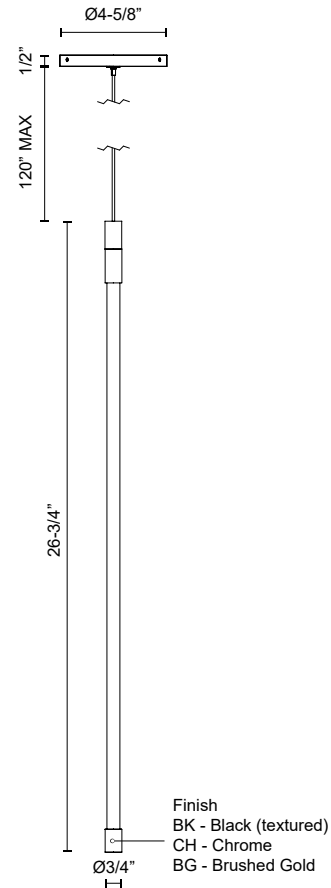

MOTIF PD75027

PENDANTS

PROJECT

PD75027-BK
Black

PD75027-CH
Chrome

PD75027-BG
Brushed Gold

SPECIFICATION DETAILS

Fixture Dimensions	D3/4" x H26-3/4"
Light Source	LED with DC Driver
Wattage	9W
Total Lumens	1050lm
Delivered Lumens	900lm*
Voltage	120V
Color Temperature	2700K
CRI (Ra)	90CRI
Optional Color Temps	2700K - 5000K Available, Minimum Order Quantities Apply
LED Rated Life	50,000 hours
Dimming	100% - 10%, TRIAC or ELV Dimmer (Not Included)
Glass Details	Clear Glass
Adjustable	Yes
Wire Length	120" Max
Wire Type	BG, BK - Black Coaxial Wire; CH - Clear Coaxial Wire;
Minimum Hang Height	28"
Sloped Ceiling Adaptable	Yes
Location	Dry
Canopy Dimensions	D4-5/8" x H1/2"
Paint Finish	BG01; BK02; CH01;

* For custom options, consult factory for details.

* For warranty information, please visit www.kuzcolighting.com/warranty

DESCRIPTION

The Motif Collection is inspired by the multitude of configurations in which it can create. Each fixture is comprised of thin lines of light in a refractive cylinder, creating both clean lines and modern elegance. This collection features the latest in modern LED filament technology, creating a warm glow of light throughout each fixture that is both vintage and modern at once.