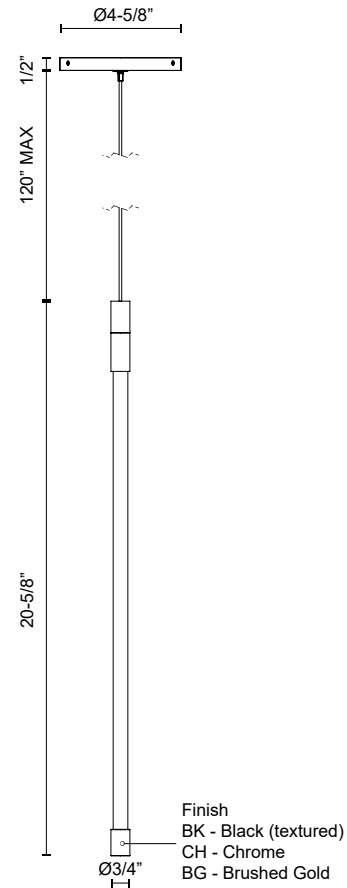

MOTIF PD75021

PENDANTS

PROJECT

SPECIFICATION DETAILS

Fixture Dimensions	D3/4" x H20-5/8"
Light Source	LED with DC Driver
Wattage	8W
Total Lumens	840lm
Delivered Lumens	705lm
Voltage	120V
Color Temperature	2700K
CRI (Ra)	90CRI
Optional Color Temps	2700K - 5000K Available, Minimum Order Quantities Apply
LED Rated Life	50,000 hours
Dimming	100% - 10%, TRIAC or ELV Dimmer (Not Included)
Glass Details	Clear Glass
Adjustable	Yes
Wire Length	120" Max
Wire Type	BG, BK - Black Coaxial Wire; CH - Clear Coaxial Wire;
Minimum Hang Height	22"
Sloped Ceiling Adaptable	Yes
Location	Dry
CEC Title 24 JA8	Yes, JA8-2022
Canopy Dimensions	D4-5/8" x H1/2"
Paint Finish	BG01; BK02; CH01;

* For custom options, consult factory for details.

* For warranty information, please visit www.kuzcolighting.com/warranty

DESCRIPTION

The Motif Collection is inspired by the multitude of configurations in which it can create. Each fixture is comprised of thin lines of light in a refractive cylinder, creating both clean lines and modern elegance. This collection features the latest in modern LED filament technology, creating a warm glow of light throughout each fixture that is both vintage and modern at once.

KUZCO

CANADA: 19054 28TH AVENUE - SURREY, BC V3Z 6M3
USA: 3035 E. LONE MOUNTAIN ROAD - LAS VEGAS, NV 89081

WWW.KUZCOLIGHTING.COM

© 2021 KUZCO LIGHTING. ALL RIGHTS RESERVED.

COMMENT