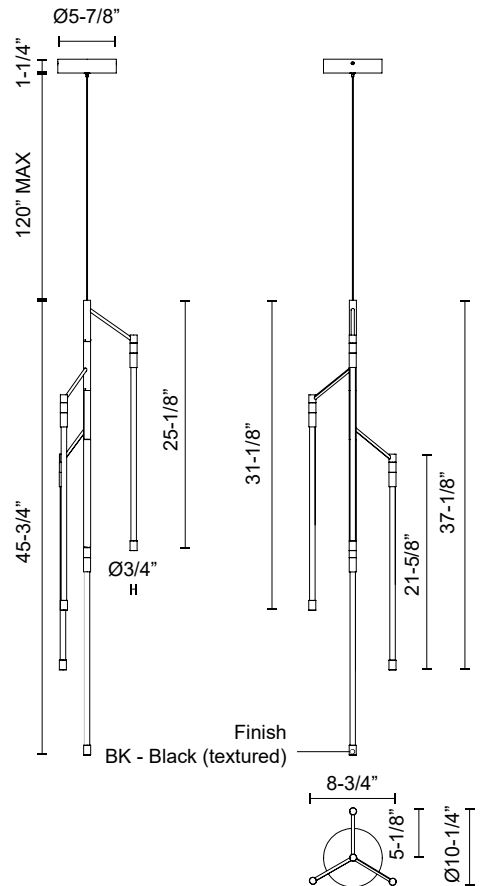

MOTIF PD74746

PENDANTS

PROJECT

DESCRIPTION

The Motif Collection is inspired by the multitude of configurations in which it can create. Each fixture is comprised of thin lines of light in a refractive cylinder, creating both clean lines and modern elegance. This collection features the latest in modern LED filament technology, creating a warm glow of light throughout each fixture that is both vintage and modern at once.

SPECIFICATION DETAILS

Fixture Dimensions	D10-1/4" x H45-3/4"
Light Source	LED with DC Driver
Wattage	26W
Total Lumens	3150lm
Delivered Lumens	2820lm
Voltage	120V
Color Temperature	2700K
CRI (Ra)	90CRI
Optional Color Temps	2700K - 5000K Available, Minimum Order Quantities Apply
LED Rated Life	50,000 hours
Dimming	100% - 10%, TRIAC or ELV Dimmer (Not Included)
Glass Details	Clear Glass
Adjustable	Yes
Wire Length	120" Max
Wire Type	Black Coaxial Wire
Minimum Hang Height	48"
Sloped Ceiling Adaptable	Yes
Location	Dry
CEC Title 24 JA8	Yes, JA8-2022
Canopy Dimensions	D5-7/8" x H1-1/4"
Paint Finish	BK02
Finish Option(s)	Black

* For custom options, consult factory for details.

* For warranty information, please visit www.kuzcolighting.com/warranty

KUZCO

CANADA: 19054 28TH AVENUE - SURREY, BC V3Z 6M3

USA: 3035 E. LONE MOUNTAIN ROAD - LAS VEGAS, NV 89081

WWW.KUZCOLIGHTING.COM

© 2021 KUZCO LIGHTING. ALL RIGHTS RESERVED.

COMMENT