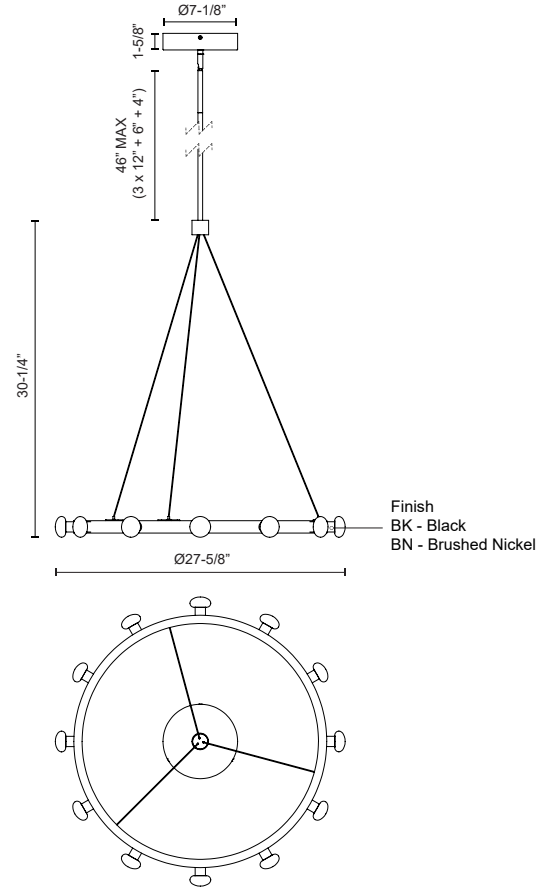

REZZ
PD63428
PENDANTS

PROJECT

SPECIFICATION DETAILS

Fixture Dimensions	D27-5/8" x H30-1/4"
Light Source	LED with DC Driver
Wattage	41W
Total Lumens	3760lm
Delivered Lumens	BK- 1000lm; BN-1200lm;
Voltage	120V
Color Temperature	3000K
CRI (Ra)	90CRI
Optional Color Temps	2700K - 5000K Available, Minimum Order Quantities Apply
LED Rated Life	50,000 hours
Dimming	100% - 10%, TRIAC or ELV Dimmer (Not Included)
Glass Details	Opal Glass
Rod Length	46" Max (3x12" + 1x6" x 1x4")
Wire Length	72" Max
Wire Type	BK - Black Wire; BN-Clear Wire;
Minimum Hang Height	40"
Sloped Ceiling Adaptable	Yes
Adjustable	Yes
Location	Dry
CEC Title 24 JA8	Yes, JA8-2022
Paint Finish	BK02; BN01;
Canopy Dimensions	D7-1/8" x H1-5/8"

* For custom options, consult factory for details.

* For warranty information, please visit www.kuzcolighting.com/warranty

DESCRIPTION

The Rezz collection is the reimagining of the old Hollywood style we know and love. Simple, glamorous opal glass diffusers dance around a modern, minimal frame to create a totally new look. This collection is simple and stunning, great for a wide variety of design sensibilities. Available in Matte Black or Brushed Nickel accents.

KUZCO

CANADA: 19054 28TH AVENUE - SURREY, BC V3Z 6M3
USA: 3035 E. LONE MOUNTAIN ROAD - LAS VEGAS, NV 89081

WWW.KUZCOLIGHTING.COM

© 2022 KUZCO LIGHTING. ALL RIGHTS RESERVED.

COMMENT