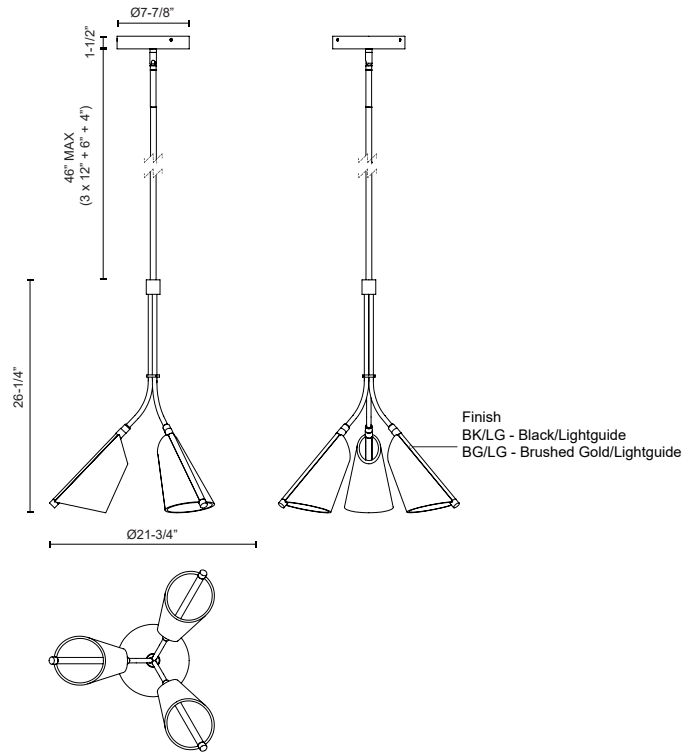

MULBERRY PD62622

PENDANTS

PROJECT

PD62622-BG/LG
Brushed Gold/Light
Guide

PD62622-BK/LG
Black/Light Guide

SPECIFICATION DETAILS

Fixture Dimensions	D21-3/4" x H26-1/4"
Light Source	LED with DC Driver
Wattage	44W
Total Lumens	3520lm
Delivered Lumens	BG/LG-1682lm*; BK/LG-1800lm*;
Voltage	120V
Color Temperature	3000K
CRI (Ra)	90CRI
Optional Color Temps	2700K - 5000K Available, Minimum Order Quantities Apply
LED Rated Life	50,000 hours
Dimming	100% - 10%, TRIAC or ELV Dimmer (Not Included)
Diffuser Details	Acrylic diffuser
Shade Details	Clear Acrylic Light Guide Shade
Adjustable	Yes
Rod Length	46" Max (3x12" + 1x6" + 1x4")
Wire Length	72"
Minimum Hang Height	34"
Location	Dry
Canopy Dimensions	D7-7/8" x H1-1/2"
Sloped Ceiling Adaptable	Yes, Up to 45 Degrees
CEC Title 24 JA8	Yes, JA8-2022
Paint Finish	BG01; BK02;

* For custom options, consult factory for details.

* For warranty information, please visit www.kuzcolighting.com/warranty

DESCRIPTION

Classic shapes take new form in the stunning new Mulberry collection. Minimal, modern forged bodies and striking edge lit shades make up this one-of-a-kind collection. Each shade of the Mulberry is crafted with clear etched acrylic, creating the modern glow seen throughout the pieces of this collection. Available in both Brushed Gold or Matte Black accents.