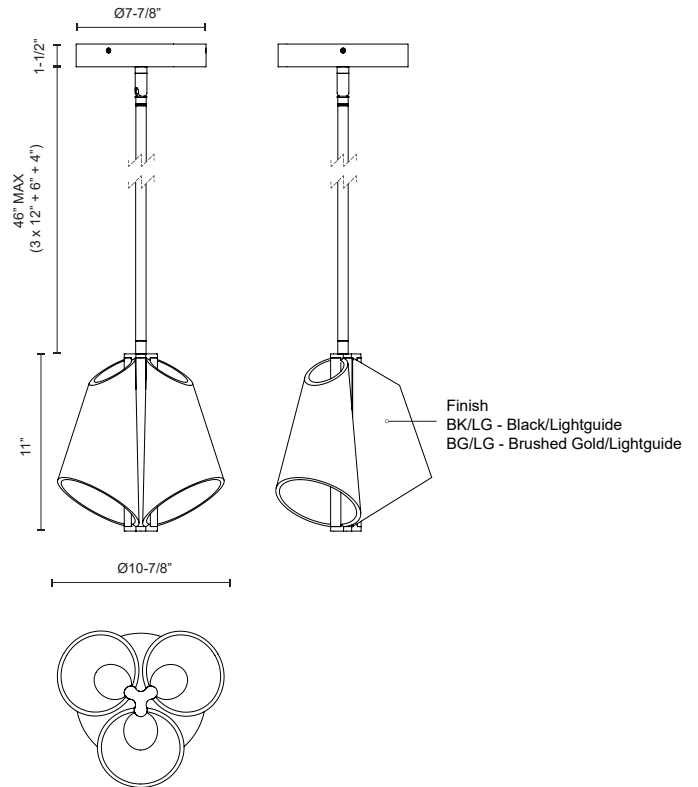

MULBERRY PD62511

PENDANTS

PROJECT

SPECIFICATION DETAILS

Fixture Dimensions	D10-7/8" x H11"
Light Source	LED with DC Driver
Wattage	44W
Total Lumens	3520lm
Delivered Lumens	BG/LG-1682lm*; BK/LG-1800lm*;
Voltage	120V
Color Temperature	3000K
CRI (Ra)	90CRI
Optional Color Temps	2700K - 5000K Available, Minimum Order Quantities Apply
LED Rated Life	50,000 hours
Dimming	100% - 10%, TRIAC or ELV Dimmer (Not Included)
Diffuser Details	Acrylic diffuser
Shade Details	Clear Acrylic Light Guide Shade
Adjustable	Yes
Rod Length	46" Max (3x12" + 1x6" + 1x4")
Wire Length	72"
Minimum Hang Height	20"
Sloped Ceiling Adaptable	Yes, Up to 45 Degrees
Location	Dry
CEC Title 24 JA8	Yes, JA8-2022
Canopy Dimensions	D7-7/8" x H1-1/2"
Paint Finish	BG01; BK02;

* For custom options, consult factory for details.

* For warranty information, please visit www.kuzcolighting.com/warranty

DESCRIPTION

Classic shapes take new form in the stunning new Mulberry collection. Minimal, modern forged bodies and striking edge lit shades make up this one-of-a-kind collection. Each shade of the Mulberry is crafted with clear etched acrylic, creating the modern glow seen throughout the pieces of this collection. Available in both Brushed Gold or Matte Black accents.

KUZCO

CANADA: 19054 28TH AVENUE - SURREY, BC V3Z 6M3

USA: 3035 E. LONE MOUNTAIN ROAD - LAS VEGAS, NV 89081

WWW.KUZCOLIGHTING.COM

© 2022 KUZCO LIGHTING. ALL RIGHTS RESERVED.

COMMENT