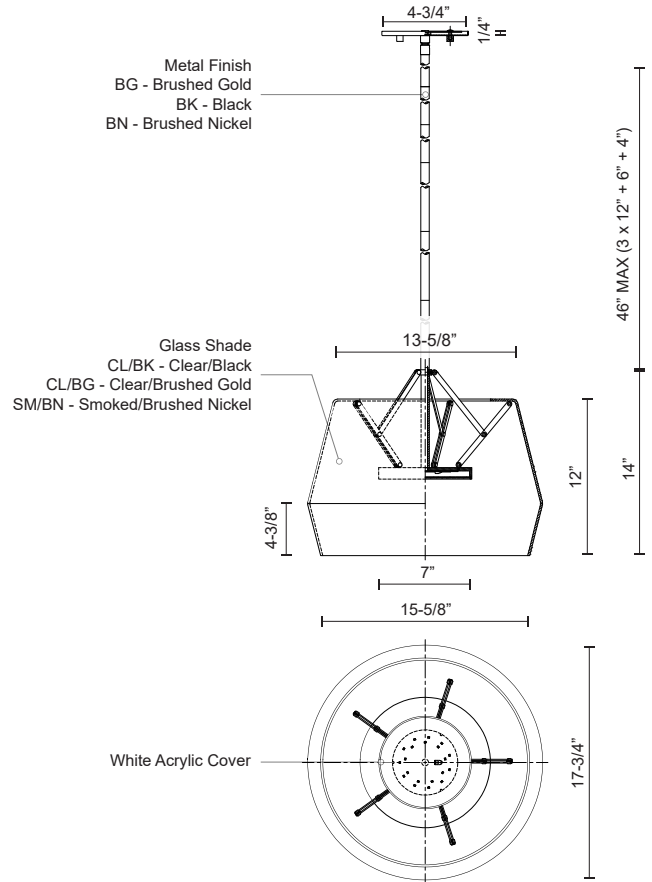

DECO
PD61418
PENDANTS

PROJECT

PD61418-SM/BN
Smoked/Brushed
Nickel

PD61418-CL/BG
Clear/Brushed Gold

PD61418-CL/BK
Clear/Black

SPECIFICATION DETAILS

Fixture Dimensions	D17-3/4" x H14"
Light Source	AC LED Module
Wattage	32W
Total Lumens	2500lm
Delivered Lumens	CL/BG - 1618lm*
Voltage	120V
Color Temperature	3000K
CRI (Ra)	90CRI
Optional Color Temps	2700K - 5000K Available, Minimum Order Quantities Apply
LED Rated Life	50,000 hours
Dimming	100% - 10%, ELV Dimmer (Not Included)
Diffuser Details	White Acrylic Diffuser
Shade Details	Clear Glass Shade
Adjustable	Yes
Rod Length	46" Max (3x12" + 1x6" + 1x4")
Product Adaptor	ADP002 (Sold Separately)
Location	Dry
Canopy Dimensions	D4-3/4" x H1/4"
Paint Finish	BG01; BK01; BN01;

* For custom options, consult factory for details.

* For warranty information, please visit www.kuzcolighting.com/warranty

DESCRIPTION

Inspired by vintage instruments and expanding lightweight structures the Deco line is a marriage of the new and old. The LED light source is encapsulated within a slim metal disk which appears to float at the center of the geometric glass shade. Multiple thin metal points support the glass which can be easily removed for installation or cleaning. Fine brushed finishes complement the distinguished aesthetic and gracefully contrast the contemporary shade.