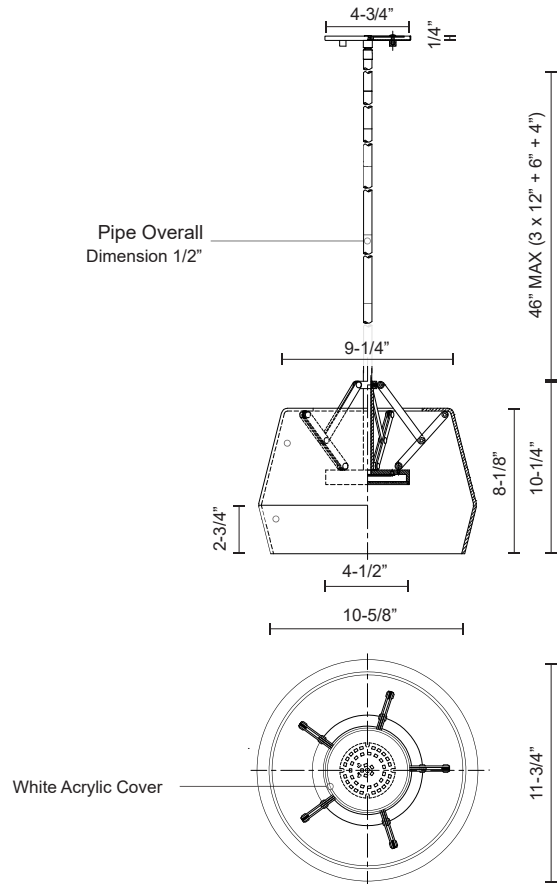

DECO
PD61412
PENDANTS

PROJECT

PD61412-CL/BK
Clear/Black

PD61412-CL/BG
Clear/Brushed Gold

SPECIFICATION DETAILS

Fixture Dimensions	D11-3/4" x H10-1/4"
Light Source	AC LED Module
Wattage	16W
Total Lumens	1200lm
Delivered Lumens	CL/BG-817lm
Voltage	120V
Color Temperature	3000K
CRI (Ra)	90CRI
Optional Color Temps	2700K - 5000K Available, Minimum Order Quantities Apply
LED Rated Life	50,000 hours
Dimming	100% - 10%, ELV Dimmer (Not Included)
Diffuser Details	White Acrylic Diffuser
Shade Details	Clear Glass Shade
Adjustable	Yes
Rod Length	46" Max (3x12" + 1x6" + 1x4")
Minimum Hang Height	18"
Product Adaptor	ADP002 (Sold Separately)
Location	Dry
Canopy Dimensions	D4-3/4" x H1/4"
Paint Finish	BG01; BK01;

* For custom options, consult factory for details.

* For warranty information, please visit www.kuzcolighting.com/warranty

DESCRIPTION

Inspired by vintage instruments and expanding lightweight structures the Deco line is a marriage of the new and old. The LED light source is encapsulated within a slim metal disk which appears to float at the center of the geometric glass shade. Multiple thin metal points support the glass which can be easily removed for installation or cleaning. Fine brushed finishes complement the distinguished aesthetic and gracefully contrast the contemporary shade.