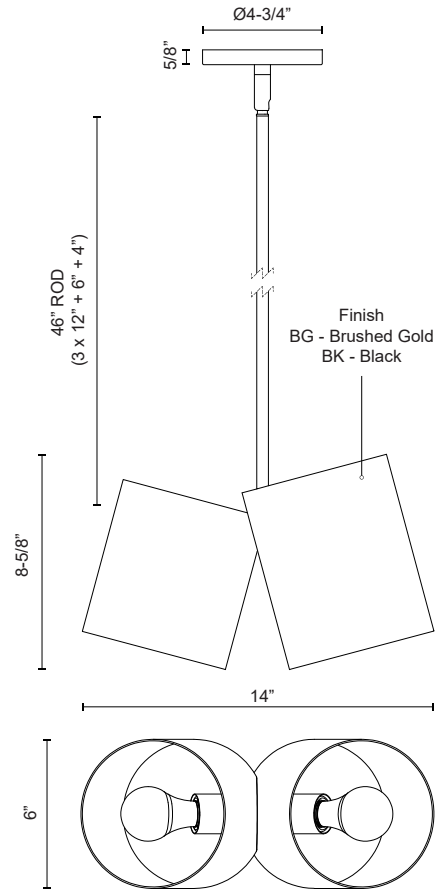

KEIKO
PD58814
PENDANTS

PROJECT

PD58814-BK
Black

PD58814-BG
Brushed Gold

SPECIFICATION DETAILS

| | |
|---------------------------------|--------------------------------|
| Fixture Dimensions | L14" x W6" x H8-5/8" |
| Lamp Type | Incandescent, A19, Medium Base |
| Wattage | 2 x 60W |
| Voltage | 120V |
| Shade Details | Steel Shade |
| Adjustable | Yes |
| Rod Length | 46" Max (3x12" + 1x6" + 1x4") |
| Minimum Hang Height | 14" |
| Sloped Ceiling Adaptable | Yes, Up to 45 Degrees |
| Location | Dry |
| Bulbs Included | No |
| Illumination Direction | Up/Down |
| Canopy Dimensions | D4-3/4" x H5/8" |
| Material | Steel + Aluminum |
| Paint Finish | BG01; BK02; WH01; |

- Dual shade asymmetrical shape
- Simple cylinder-shaped shades
- Recommended bulb A19, E26
- Brushed Gold or Matte Black finishes
- Rod included up to 46" in length

KUZCO

CANADA: 19054 28TH AVENUE - SURREY, BC V3Z 6M3
USA: 3035 E. LONE MOUNTAIN ROAD - LAS VEGAS, NV 89081