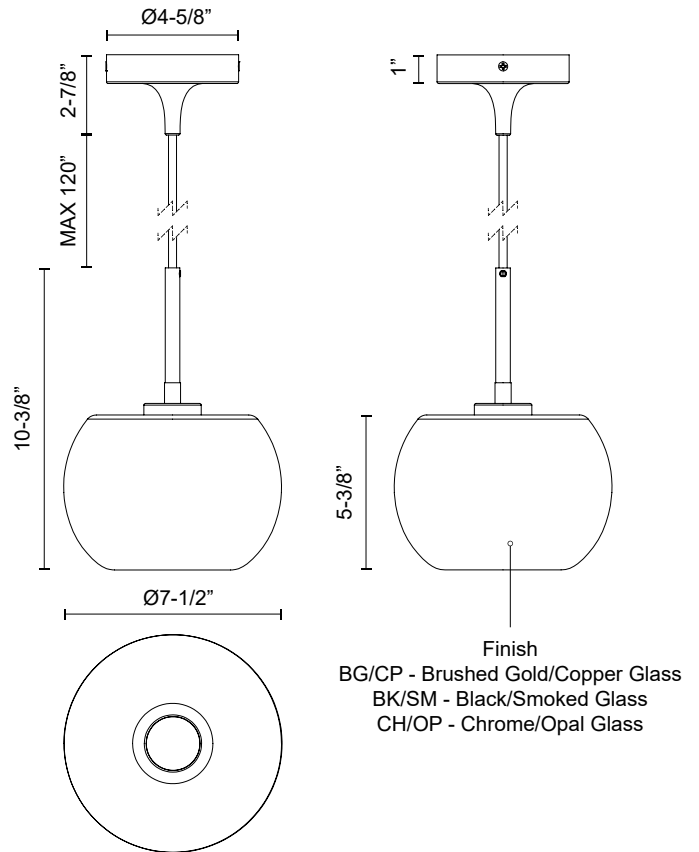

KUZCO

CANADA: 19054 28TH AVENUE - SURREY, BC V3Z 6M3

USA: 3035 E. LONE MOUNTAIN ROAD - LAS VEGAS, NV 89081

WWW.KUZCOLIGHTING.COM

© 2023 KUZCO LIGHTING. ALL RIGHTS RESERVED.

COMMENT