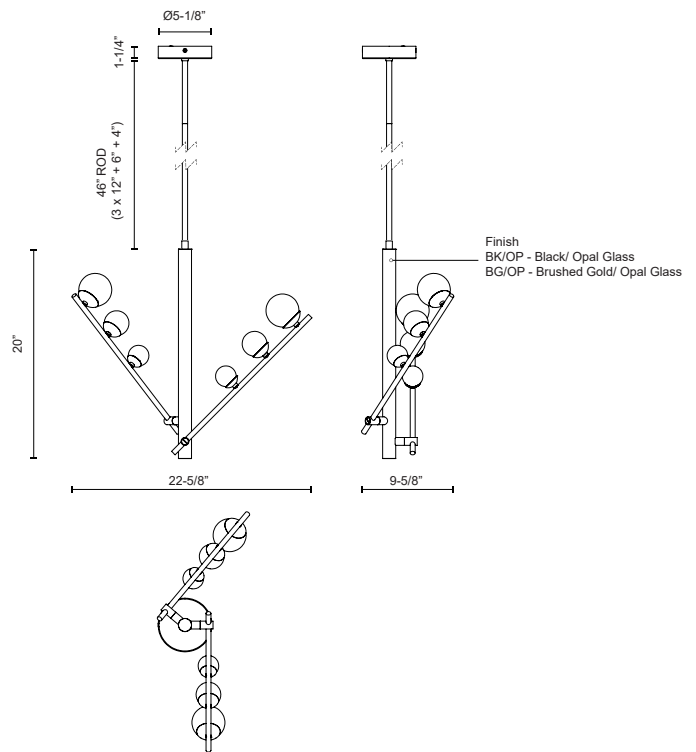

JUNIPER PD55520 PENDANTS

PROJECT

PD55520-BG/OP
Brushed Gold/Opal
Matte Glass

PD55520-BK/OP
Black/Opal Matte
Glass

SPECIFICATION DETAILS

Fixture Dimensions	L22-5/8" x W9-5/8" x H20"
Light Source	LED with DC Driver
Wattage	22W
Total Lumens	1870lm
Delivered Lumens	1650lm*
Voltage	120V
Color Temperature	3000K
CRI (Ra)	90CRI
Optional Color Temps	2700K - 5000K Available, Minimum Order Quantities Apply
LED Rated Life	50,000 hours
Dimming	100% - 10%, TRIAC or ELV Dimmer (Not Included)
Glass Details	Opal Glass
Adjustable	Yes
Rod Length	46" Max (3x12" + 1x6" + 1x4")
Minimum Hang Height	27"
Sloped Ceiling Adaptable	No
Location	Dry
Illumination Direction	Omni-directional
CEC Title 24 JA8	Yes, JA8-2022
Canopy Dimensions	D5-1/8" x H1-1/4"
Material	Steel + Aluminum + Glass
Paint Finish	BG01; BK01;

* For custom options, consult factory for details.

* For warranty information, please visit www.kuzcolighting.com/warranty

DESCRIPTION

Juniper's shape expands and contracts to suit your space's needs. Each branch of the Juniper collection adjusts to lengthen or collapse, creating a customized look. Atop each arm sits three growing Matte Opal glass globes stretching outwards to create depth and emphasis.

- Adjustable arms to create varied styles
- Matte Opal glass globes
- LED, no need for bulbs
- Matte Black or Brushed Gold finishes
- Rod included up to 46" in length

KUZCO

CANADA: 19054 28TH AVENUE - SURREY, BC V3Z 6M3