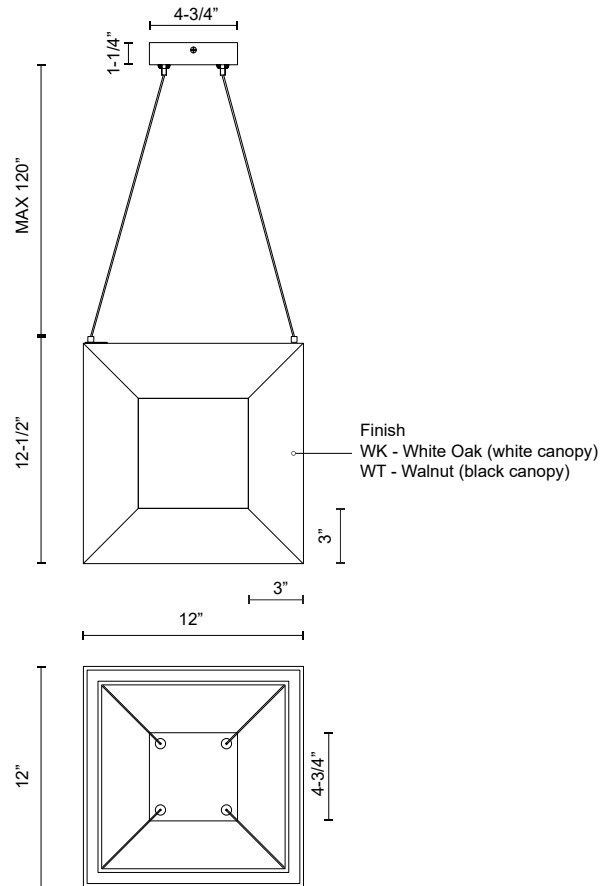

MORINA PD32912

PENDANTS

PROJECT

SPECIFICATION DETAILS

Fixture Dimensions	L12" x W12" x H12-1/2"
Light Source	LED with DC Driver
Wattage	20W
Total Lumens	1600lm
Delivered Lumens	700lm*
Voltage	120V
Color Temperature	3000K
CRI (Ra)	90CRI
Optional Color Temps	2700K - 5000K Available, Minimum Order Quantities Apply
LED Rated Life	50,000 hours
Dimming	100% - 10%, TRIAC or ELV Dimmer (Not Included)
Diffuser Details	White Silicone
Adjustable	Yes
Wire Length	120" Max
Wire Type	WK - White; WT - Black
Minimum Hang Height	24"
Sloped Ceiling Adaptable	Yes
Location	Dry
Illumination Direction	Up/Down
CEC Title 24 JA8	Yes, JA8-2022
Canopy Dimensions	L4-3/4" x W4-3/4" x H1-1/4"
Paint Finish	WK01; WT01;

* For custom options, consult factory for details.

* For warranty information, please visit www.kuzcolighting.com/warranty

DESCRIPTION

The Morina Collection is a fantastic way to bring natural tones and geometric designs inside the home. Stunning wood veneer provides a home for the frosted silicone diffuser and delivers ample up-and-down lighting that's great for any space in the home. The modern cubist shapes and white oak or walnut color options blend well with modern décor or rustic-style interiors.

Finish
WK - White Oak (white canopy)
WT - Walnut (black canopy)

KUZCO

CANADA: 19054 28TH AVENUE - SURREY, BC V3Z 6M3
USA: 3035 E. LONE MOUNTAIN ROAD - LAS VEGAS, NV 89081

WWW.KUZCOLIGHTING.COM

© 2023 KUZCO LIGHTING. ALL RIGHTS RESERVED.

COMMENT