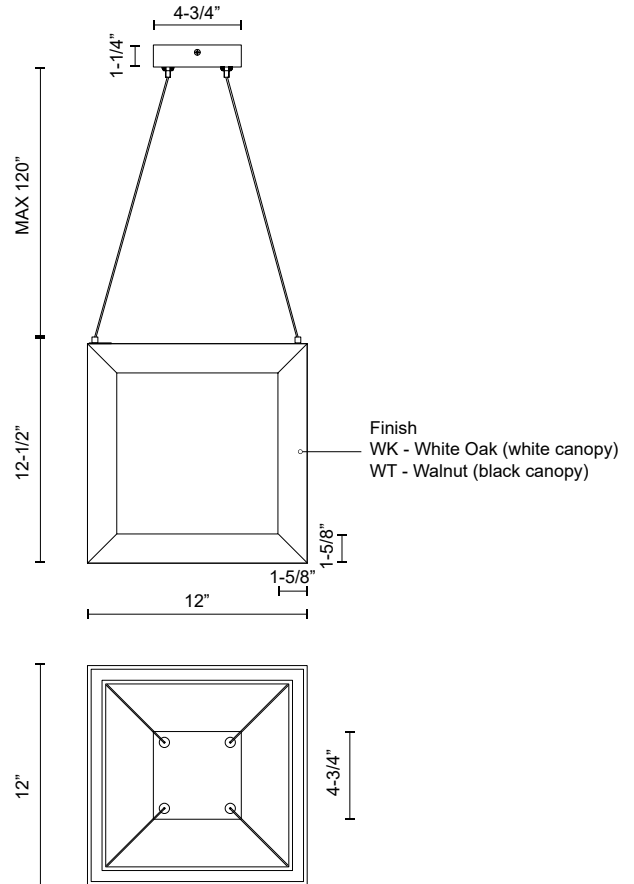

MORINA PD32901

PENDANTS

PROJECT

SPECIFICATION DETAILS

Fixture Dimensions	L12" x W12" x H12-1/2"
Light Source	LED with DC Driver
Wattage	20W
Total Lumens	1600lm
Delivered Lumens	700lm*
Voltage	120V
Color Temperature	3000K
CRI (Ra)	90CRI
Optional Color Temps	2700K - 5000K Available, Minimum Order Quantities Apply
LED Rated Life	50,000 hours
Dimming	100% - 10%, TRIAC or ELV Dimmer (Not Included)
Diffuser Details	White Silicone
Adjustable	Yes
Wire Length	120" Max
Wire Type	WK - White; WT - Black
Minimum Hang Height	24"
Sloped Ceiling Adaptable	Yes
Location	Dry
Illumination Direction	Up/Down
CEC Title 24 JA8	Yes, JA8-2022
Canopy Dimensions	L4-3/4" x W4-3/4" x H1-1/4"
Paint Finish	WK01; WT01;

* For custom options, consult factory for details.

* For warranty information, please visit www.kuzcolighting.com/warranty

DESCRIPTION

The Morina Collection is a fantastic way to bring natural tones and geometric designs inside the home. Stunning wood veneer provides a home for the frosted silicone diffuser and delivers ample up-and-down lighting that's great for any space in the home. The modern cubist shapes and white oak or walnut color options blend well with modern décor or rustic-style interiors.

KUZCO

CANADA: 19054 28TH AVENUE - SURREY, BC V3Z 6M3
USA: 3035 E. LONE MOUNTAIN ROAD - LAS VEGAS, NV 89081

WWW.KUZCOLIGHTING.COM

© 2023 KUZCO LIGHTING. ALL RIGHTS RESERVED.

COMMENT