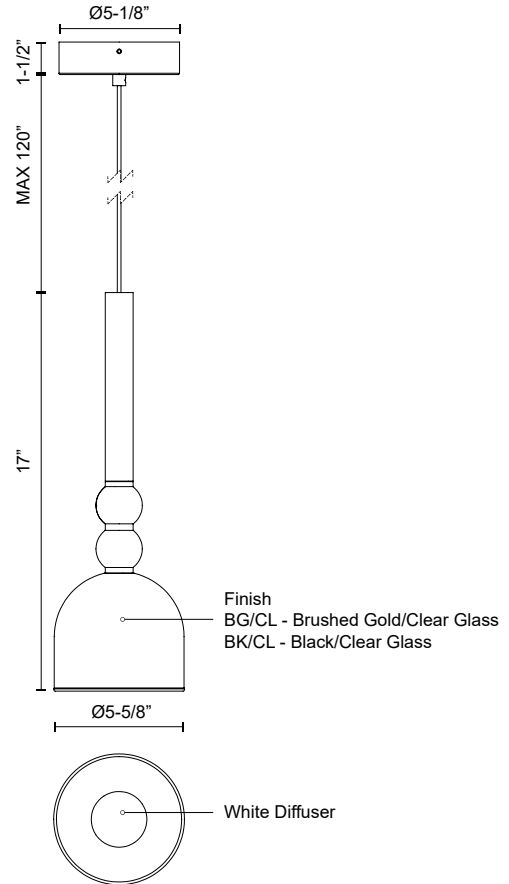

RISE PD30505

PENDANTS

PROJECT

PD30505-BG/CL
Brushed Gold/Clear

PD30505-BK/CL
Black/Clear

SPECIFICATION DETAILS

Fixture Dimensions	D5-5/8" x H17"
Light Source	LED with DC Driver
Wattage	13W
Total Lumens	1080lm
Delivered Lumens	480lm*
Voltage	120V
Color Temperature	3000K
CRI (Ra)	90CRI
Optional Color Temps	2700K - 5000K Available, Minimum Order Quantities Apply
LED Rated Life	50,000 hours
Dimming	100% - 10%, TRIAC or ELV Dimmer (Not Included)
Diffuser Details	White Diffuser
Glass Details	Clear Glass
Adjustable	Yes
Wire Length	120" Max
Wire Type	Black
Minimum Hang Height	20"
Sloped Ceiling Adaptable	Yes
Location	Dry
Illumination Direction	Up/Down
CEC Title 24 JA8	Yes, JA8-2022
Canopy Dimensions	D5-1/8" x H1-1/2"
Paint Finish	BG01; BK01;

* For custom options, consult factory for details.

* For warranty information, please visit www.kuzcolighting.com/warranty

DESCRIPTION

The Rise Collection is a captivating display of modern design. These slender mini pendants boast delicate opal spheres and deliver an abundance of light with just the right amount of warmth. Available in black or brushed gold options, with a variety of clear glass shades to choose from.