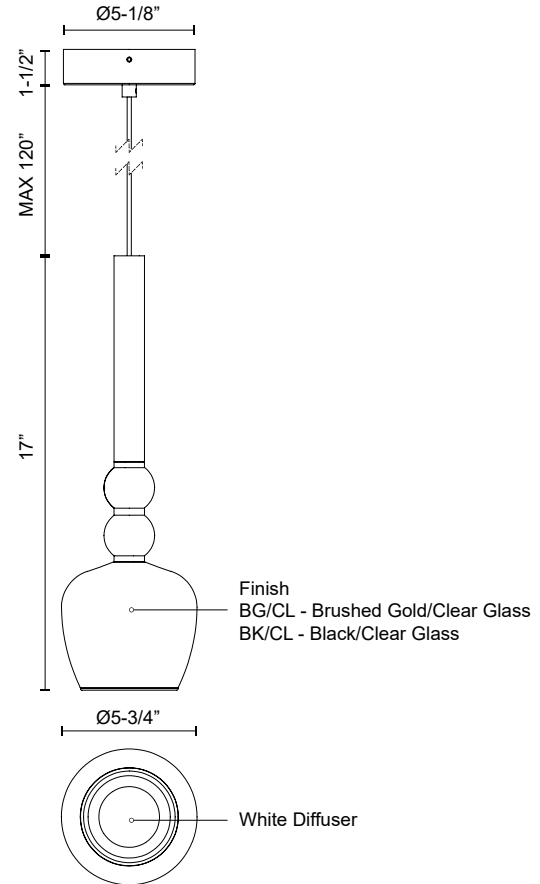

RISE PD30501

PENDANTS

PROJECT

PD30501-BG/CL
Brushed Gold/Clear

PD30501-BK/CL
Black/Clear

SPECIFICATION DETAILS

Fixture Dimensions	D5-3/4" x H17"
Light Source	LED with DC Driver
Wattage	13W
Total Lumens	1080lm
Delivered Lumens	480lm*
Voltage	120V
Color Temperature	3000K
CRI (Ra)	90CRI
Optional Color Temps	2700K - 5000K Available, Minimum Order Quantities Apply
LED Rated Life	50,000 hours
Dimming	100% - 10%, TRIAC or ELV Dimmer (Not Included)
Diffuser Details	White Diffuser
Glass Details	Clear Glass
Adjustable	Yes
Wire Length	120" Max
Wire Type	Black
Minimum Hang Height	20"
Sloped Ceiling Adaptable	Yes
Location	Dry
Illumination Direction	Up/Down
CEC Title 24 JA8	Yes, JA8-2022
Canopy Dimensions	D5-1/8" x H1-1/2"
Paint Finish	BG01; BK01;

* For custom options, consult factory for details.

* For warranty information, please visit www.kuzcolighting.com/warranty

DESCRIPTION

The Rise Collection is a captivating display of modern design. These slender mini pendants boast delicate opal spheres and deliver an abundance of light with just the right amount of warmth. Available in black or brushed gold options, with a variety of clear glass shades to choose from.