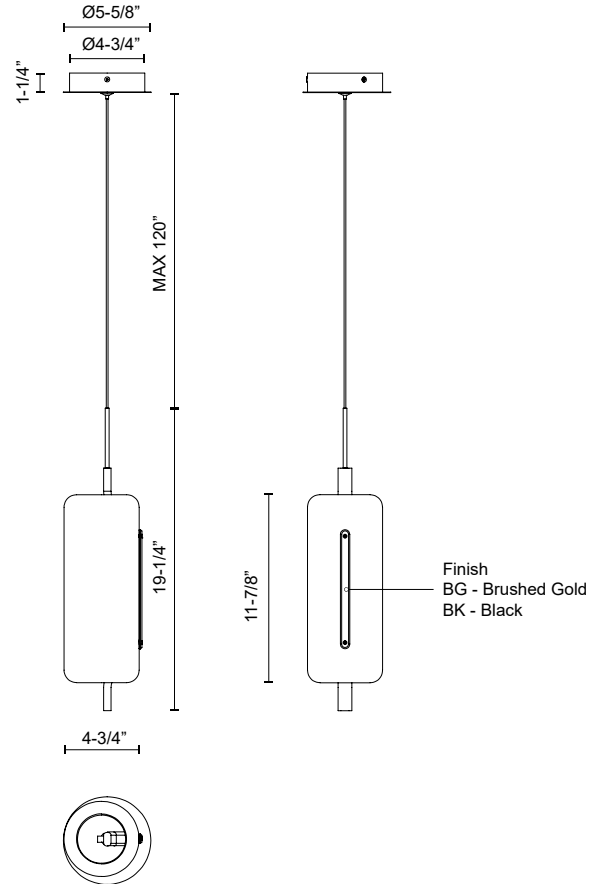

HILO PD28515

PENDANTS

PROJECT

PD28515-BG
Brushed Gold

PD28515-BK
Black

SPECIFICATION DETAILS

Fixture Dimensions	D4-3/4" x H19-1/4"
Light Source	LED with DC Driver
Wattage	11W
Total Lumens	935lm
Delivered Lumens	BG-687lm; BK-655lm;
Voltage	120V
Color Temperature	3000K
CRI (Ra)	90CRI
Optional Color Temps	2700K - 5000K Available, Minimum Order Quantities Apply
LED Rated Life	50,000 hours
Dimming	100% - 10%, TRIAC or ELV Dimmer (Not Included)
Diffuser Details	White Acrylic (interior)
Glass Details	Clear Glass (exterior)
Adjustable	Yes
Wire Length	120" Max
Wire Type	Black
Minimum Hang Height	24"
Sloped Ceiling Adaptable	Yes
Location	Dry
Illumination Direction	Up/Down
CEC Title 24 JA8	Yes, JA8-2022
Canopy Dimensions	D5-5/8" x H1-1/4"
Paint Finish	BG01; BK02;

* For custom options, consult factory for details.

* For warranty information, please visit www.kuzcolighting.com/warranty

DESCRIPTION

Light and airy, the Hilo Collection uses Kuzco's signature light guide technology to illuminate your space brilliantly. The cylindrical glass shades allow for a clean, modern look that provides ample omnidirectional light to any room in the house. Available in brushed or powder-coated options.