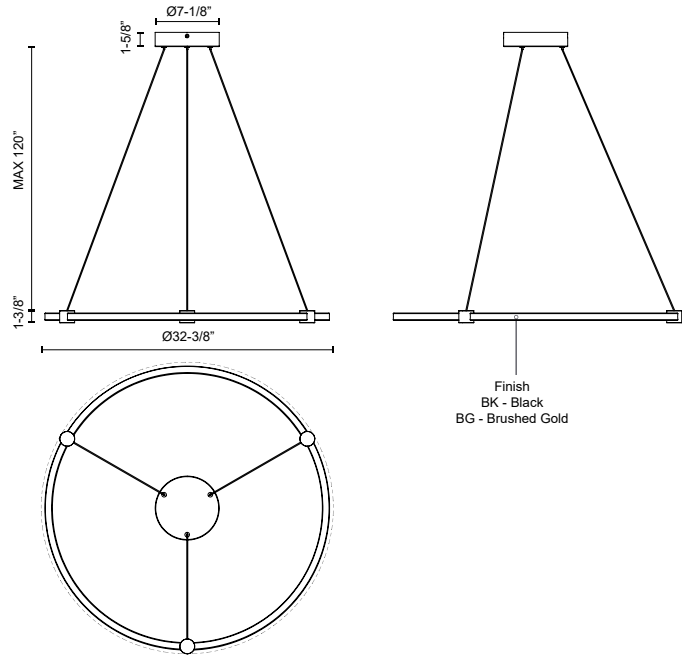

BRUNI PD24732

PENDANTS

PROJECT

SPECIFICATION DETAILS

Fixture Dimensions	D32-3/8" x H1-3/8"
Light Source	LED with DC Driver
Wattage	45W
Total Lumens	2850lm
Delivered Lumens	BG-2820lm; BK-2835lm;
Voltage	120V
Color Temperature	3000K
CRI (Ra)	90CRI
Optional Color Temps	2700K - 5000K Available, Minimum Order Quantities Apply
LED Rated Life	50,000 hours
Dimming	100% - 10%, TRIAC or ELV Dimmer (Not Included)
Diffuser Details	Clear Acrylic Exterior/White Silicone Interior
Adjustable	Yes
Wire Length	120" Max
Wire Type	Black
Minimum Hang Height	16"
Sloped Ceiling Adaptable	Yes
Location	Dry
Illumination Direction	Up/Down
Canopy Dimensions	D7-1/8" x H1-5/8"
Paint Finish	BG01; BK02;

* For custom options, consult factory for details.

* For warranty information, please visit www.kuzcolighting.com/warranty

DESCRIPTION

The Bruni Collection answers many requests for classic, modern shapes combined with ample lighting. These completely adjustable rings allow for completely customized styling that's all your own. Available in two sophisticated finishes, the acrylic ribbed texture of each circular lamp provides sufficient lighting for even the darkest rooms in your home

KUZCO

CANADA: 19054 28TH AVENUE - SURREY, BC V3Z 6M3

USA: 3035 E. LONE MOUNTAIN ROAD - LAS VEGAS, NV 89081

WWW.KUZCOLIGHTING.COM

© 2023 KUZCO LIGHTING. ALL RIGHTS RESERVED.

COMMENT