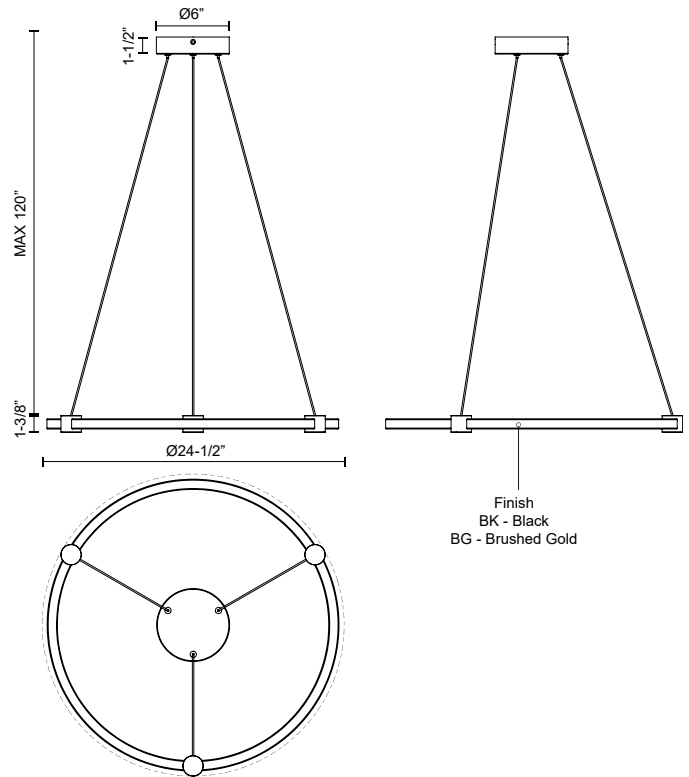

BRUNI PD24724

PENDANTS

PROJECT

SPECIFICATION DETAILS

Fixture Dimensions	D24-1/2" x H1-3/8"
Light Source	LED with DC Driver
Wattage	33W
Total Lumens	2040lm
Delivered Lumens	BG-1964lm; BK-1979lm;
Voltage	120V
Color Temperature	3000K
CRI (Ra)	90CRI
Optional Color Temps	2700K - 5000K Available, Minimum Order Quantities Apply
LED Rated Life	50,000 hours
Dimming	100% - 10%, TRIAC or ELV Dimmer (Not Included)
Diffuser Details	Clear Acrylic Exterior/White Silicone Interior
Adjustable	Yes
Wire Length	120" Max
Wire Type	Black
Minimum Hang Height	12"
Sloped Ceiling Adaptable	Yes
Location	Dry
Illumination Direction	Up/Down
Canopy Dimensions	D6" x H1-1/2"
Paint Finish	BG01; BK02;

* For custom options, consult factory for details.

* For warranty information, please visit www.kuzcolighting.com/warranty

DESCRIPTION

The Bruni Collection answers many requests for classic, modern shapes combined with ample lighting. These completely adjustable rings allow for completely customized styling that's all your own. Available in two sophisticated finishes, the acrylic ribbed texture of each circular lamp provides sufficient lighting for even the darkest rooms in your home

Finish
BK - Black
BG - Brushed Gold

KUZCO

CANADA: 19054 28TH AVENUE - SURREY, BC V3Z 6M3

USA: 3035 E. LONE MOUNTAIN ROAD - LAS VEGAS, NV 89081

WWW.KUZCOLIGHTING.COM

© 2023 KUZCO LIGHTING. ALL RIGHTS RESERVED.

COMMENT