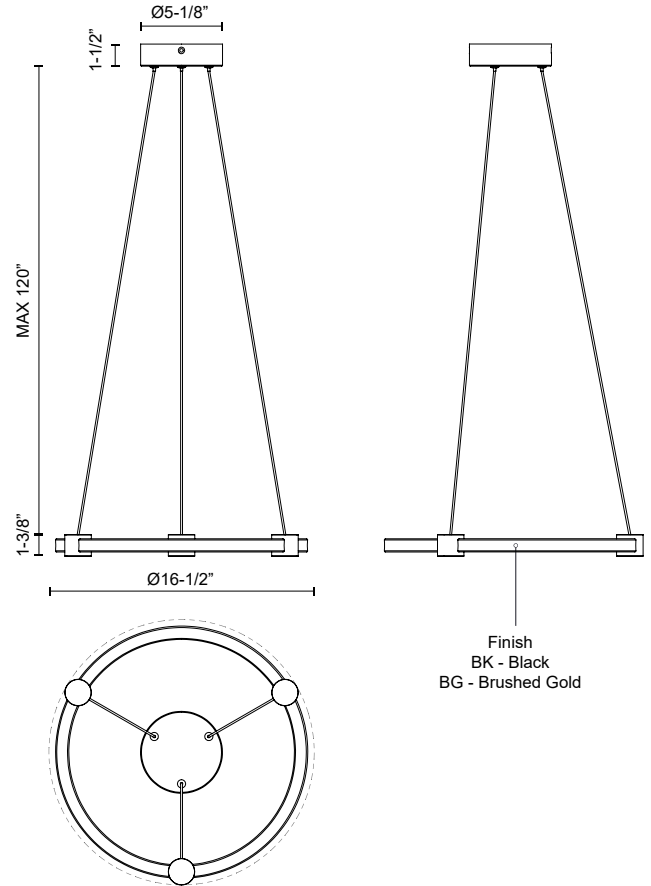

BRUNI PD24716

PENDANTS

PROJECT

SPECIFICATION DETAILS

Fixture Dimensions	D16-1/2" x H1-3/8"
Light Source	LED with DC Driver
Wattage	22W
Total Lumens	1785lm
Delivered Lumens	BG-1315lm; BK-1375lm;
Voltage	120V
Color Temperature	3000K
CRI (Ra)	90CRI
Optional Color Temps	2700K - 5000K Available, Minimum Order Quantities Apply
LED Rated Life	50,000 hours
Dimming	100% - 10%, TRIAC or ELV Dimmer (Not Included)
Diffuser Details	Clear Acrylic Exterior/White Silicone Interior
Adjustable	Yes
Wire Length	120" Max
Wire Type	Black
Minimum Hang Height	9"
Sloped Ceiling Adaptable	Yes
Location	Dry
Illumination Direction	Up/Down
Canopy Dimensions	D5-1/8" x H1-1/2"
Paint Finish	BG01; BK02;

* For custom options, consult factory for details.

* For warranty information, please visit www.kuzcolighting.com/warranty

DESCRIPTION

The Bruni Collection answers many requests for classic, modern shapes combined with ample lighting. These completely adjustable rings allow for completely customized styling that's all your own. Available in two sophisticated finishes, the acrylic ribbed texture of each circular lamp provides sufficient lighting for even the darkest rooms in your home

COMMENT

KUZCO

CANADA: 19054 28TH AVENUE - SURREY, BC V3Z 6M3

USA: 3035 E. LONE MOUNTAIN ROAD - LAS VEGAS, NV 89081

WWW.KUZCOLIGHTING.COM

© 2023 KUZCO LIGHTING. ALL RIGHTS RESERVED.